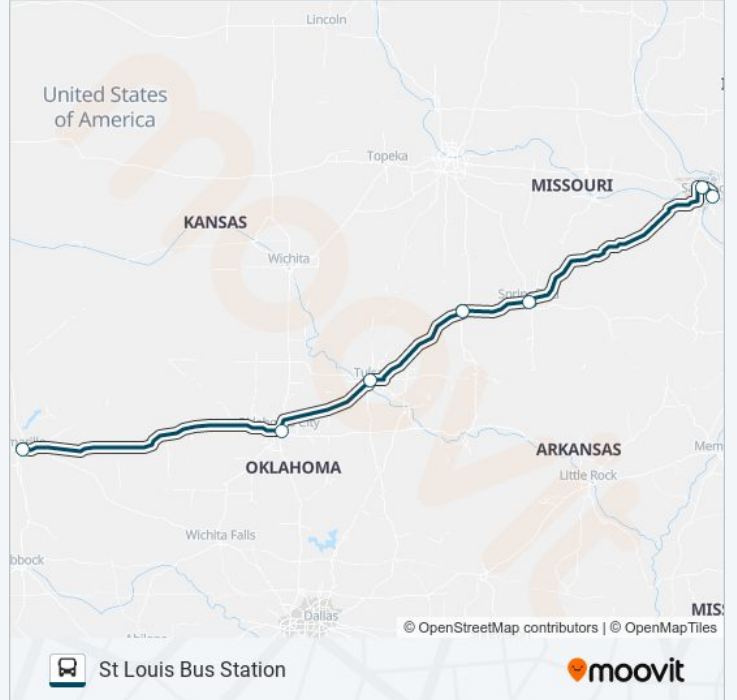

**GREYHOUND US1210 bus Time Schedule**

Amarillo Bus Station Route Timetable:

Sunday	2:20 AM - 8:35 AM
Monday	2:20 AM - 8:35 AM
Tuesday	2:20 AM - 8:35 AM
Wednesday	2:20 AM - 8:35 AM
Thursday	2:20 AM - 8:35 AM
Friday	2:20 AM - 8:35 AM
Saturday	2:20 AM - 8:35 AM

**GREYHOUND US1210 bus Info****Direction:** Amarillo Bus Station**Stops:** 7**Trip Duration:** 895 min**Line Summary:**

**Direction: St Louis Bus Station**

7 stops

[VIEW LINE SCHEDULE](#)

- Amarillo Bus Station
- Oklahoma City Bus Station
- Tulsa Bus Station
- Joplin Bus Station
- Springfield Cu Transit Center
- Saint Louis (Lambert Field)
- St Louis Bus Station

**GREYHOUND US1210 bus Time Schedule**

St Louis Bus Station Route Timetable:

Sunday	7:40 AM - 5:40 PM
Monday	7:40 AM - 5:40 PM
Tuesday	7:40 AM - 5:40 PM
Wednesday	7:40 AM - 5:40 PM
Thursday	7:40 AM - 5:40 PM
Friday	7:40 AM - 5:40 PM
Saturday	7:40 AM - 5:40 PM

**GREYHOUND US1210 bus Info**

**Direction:** St Louis Bus Station

**Stops:** 7

**Trip Duration:** 880 min

**Line Summary:**

GREYHOUND US1210 bus time schedules and route maps are available in an offline PDF at [moovitapp.com](https://moovitapp.com). Use the [Moovit App](#) to see live bus times, train schedule or subway schedule, and step-by-step directions for all public transit in Springfield, MO.