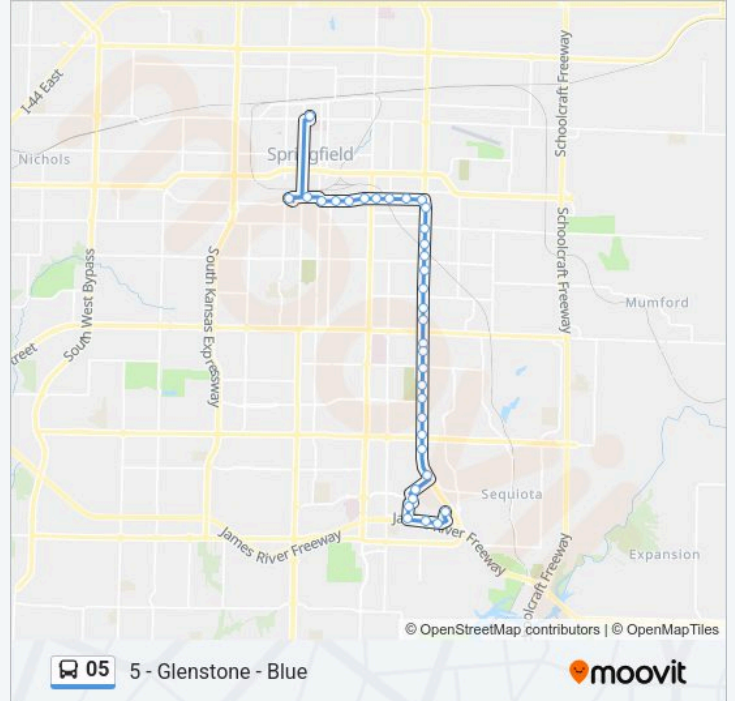

Direction: 5 - Glenstone - Blue

35 stops

[VIEW LINE SCHEDULE](#)

- Harvard at Walmart Supercenter
- Independence & 1st Walmart Drive
- 1841 E Independence
- Weller & Independence (Ne)
- Weller & Bradford Pkwy (Se)
- Delaware & Bradford Pwky (Ne)
- Primrose at 1720 E Primrose
- Glenstone & Primrose (Ne)
- Glenstone & Battlefield (Se)
- Glenstone & Battlefield (Ne)
- Glenstone & Barataria (Ne)
- Glenstone & Sunset (Ne)
- Glenstone & Crestview (Ne)
- Glenstone & Seminole (Se)
- Glenstone & Cherokee (Se)
- Glenstone & Sunshine (Se)
- Glenstone & Sunshine (Ne)
- Glenstone & Cinderella (Ne)
- 1312 S Glenstone
- Glenstone & Delmar (Se)
- Glenstone at Belmont

05 bus Info

Direction: 5 - Glenstone - Blue

Stops: 35

Trip Duration: 31 min

Line Summary:

- Glenstone & Page (Ne)
- Glenstone & Cherry (Se)
- Glenstone & Cairo (Ne)
- St Louis & Glenstone (Nw)
- St Louis & Delaware (Nw)
- St Louis & Fremont (Nw)
- St Louis & National (Ne)
- St Louis & National (Nw)
- St Louis & Hammons Pkwy (Nw)
- St Louis at Trade Center
- St Louis & Benton (Nw)
- Olive & Boonville (Nw)
- City Utilities Transit Center
- Boonville & Division (Ne)

Direction: 5 - Glenstone - Blue

39 stops

[VIEW LINE SCHEDULE](#)

- Boonville & Division (Nw)
- Boonville & Lynn (Sw)
- Boonville & Scott (Sw)
- Boonville & Central (Sw)
- Boonville & Chestnut Expy (Sw)
- Boonville & Mill (Nw)
- Olive & Boonville (Nw)
- City Utilities Transit Center
- Olive & Boonville (Sw)
- Olive & Jefferson (Sw)
- St Louis & Benton (Se)
- St Louis & Kimbrough (Se)
- 800 E St Louis
- St Louis & Hammons Pkwy (Sw)
- St Louis & Florence (Sw)

05 bus Info

Direction: 5 - Glenstone - Blue

Stops: 39

Trip Duration: 25 min

Line Summary:

St Louis & National (Se)

St Louis & Fremont (Se)

St Louis & Pickwick (Se)