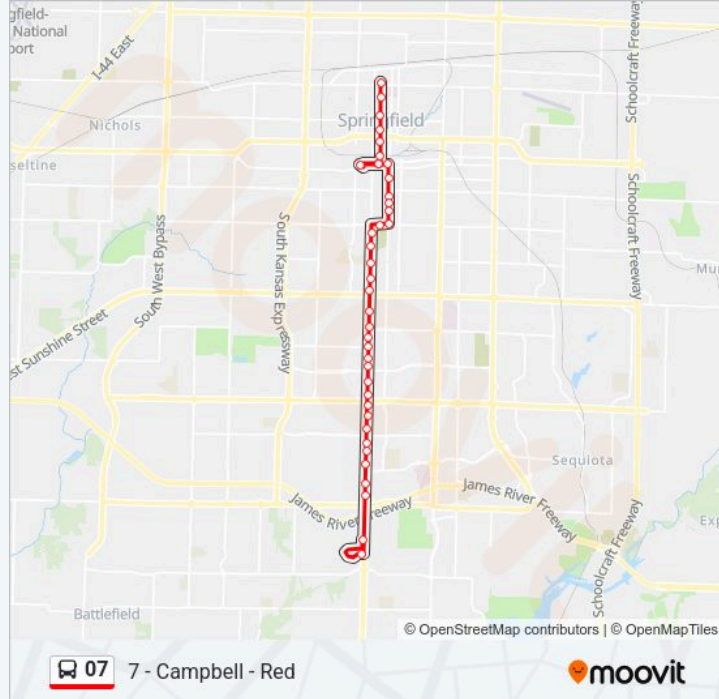

Campbell & Bennett (Sw)

Campbell & Portland (Sw)

Campbell & Sunshine (Nw)

Campbell at Cherokee

Campbell & Whiteside (Sw)

Campbell & Tracy (Sw)

Campbell & Broadmoor (Nw)

Campbell & Glenwood (Sw)

Campbell & Sunset (Nw)

Campbell & Woodland (Nw)

Campbell & Battlefield (Nw)

Campbell & Battlefield (Sw)

3151 S Campbell

Campbell & Walnut Lawn (Nw)

Campbell & Walnut Lawn (Sw)

Campbell at Powell

Campbell & Swan (Nw)

Campbell & Lasalle (Nw)

Campbell at South

Lakewood & Campbell (Nw)

Lyon at Library Center

07 bus time schedules and route maps are available in an offline PDF at moovitapp.com. Use the Moovit App to see live bus times, train schedule or subway schedule, and step-by-step directions for all public transit in Springfield, MO.

© 2025 Moovit - All Rights Reserved