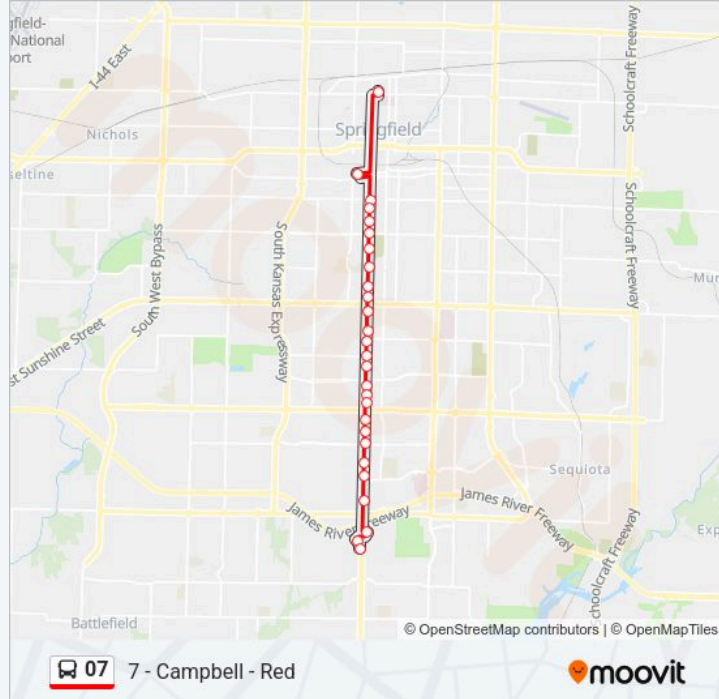

#### Direction: 7 - Campbell - Red

27 stops

[VIEW LINE SCHEDULE](#)

Lyon at Library Center  
Lyon & Camino Alto (Se)  
Cardinal at Camino Alto  
Campbell & South (Ne)  
Campbell at Swan  
Campbell at Powell  
Campbell & Walnut Lawn (Ne)  
Campbell & Erie (Se)  
Campbell & Battlefield (Se)  
Campbell & Battlefield (Ne)  
Campbell & Woodland (Ne)  
Campbell & Morningside (Ne)  
Campbell & Glenwood (Se)  
Campbell & Broadmoor (Ne)  
Campbell & Seminole (Se)  
Campbell & Lindberg (Se)  
Campbell & Sunshine (Se)  
Campbell & Sunshine (Ne)  
Campbell at Minota  
Campbell & Bennett (Ne)  
Campbell at Loren

#### 07 bus Info

**Direction:** 7 - Campbell - Red

**Stops:** 27

**Trip Duration:** 31 min

**Line Summary:**

Campbell & Grand (Ne)

Campbell & Madison (Se)

Campbell & State (Ne)

Campbell & Mt Vernon (Ne)

City Utilities Transit Center

Boonville & Division (Ne)

**Direction: 7 - Campbell - Red**

39 stops

[VIEW LINE SCHEDULE](#)

Boonville & Division (Nw)

Boonville & Lynn (Sw)

**07 bus Info**

**Direction:** 7 - Campbell - Red

**Stops:** 39

**Trip Duration:** 25 min

**Line Summary:**

Campbell & Bennett (Sw)

Campbell & Portland (Sw)

Campbell & Sunshine (Nw)