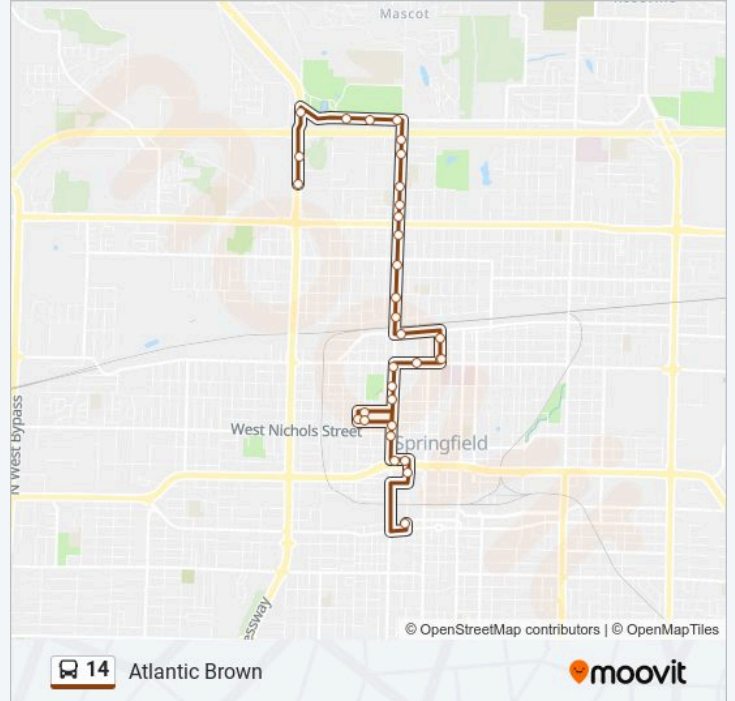

14 bus Info

Direction: Inbound

Stops: 32

Trip Duration: 22 min

Line Summary:

Grant & Calhoun (Nw)

Scott & Broadway (Ne)

Broadway at Fairbanks

Webster & Broadway (Se)

Grant & Scott (Sw)

Grant & Nichols (Sw)

Brower & Grant (Se)

Brower & Main (Sw)

Main & Chestnut St (Sw)

City Utilities Transit Center

Boonville & Division (Ne)

Direction: Outbound

36 stops

[VIEW LINE SCHEDULE](#)

Boonville & Division (Nw)

Boonville & Central (Sw)

Boonville & Chestnut Expy (Sw)

Boonville & Mill (Nw)

Olive & Boonville (Nw)

14 bus Info

Direction: Outbound

Stops: 36

Trip Duration: 22 min

Line Summary:

Atlantic & Nettleton (Ne)

Atlantic & Kansas (Nw)

Atlantic & Lexington (Nw)