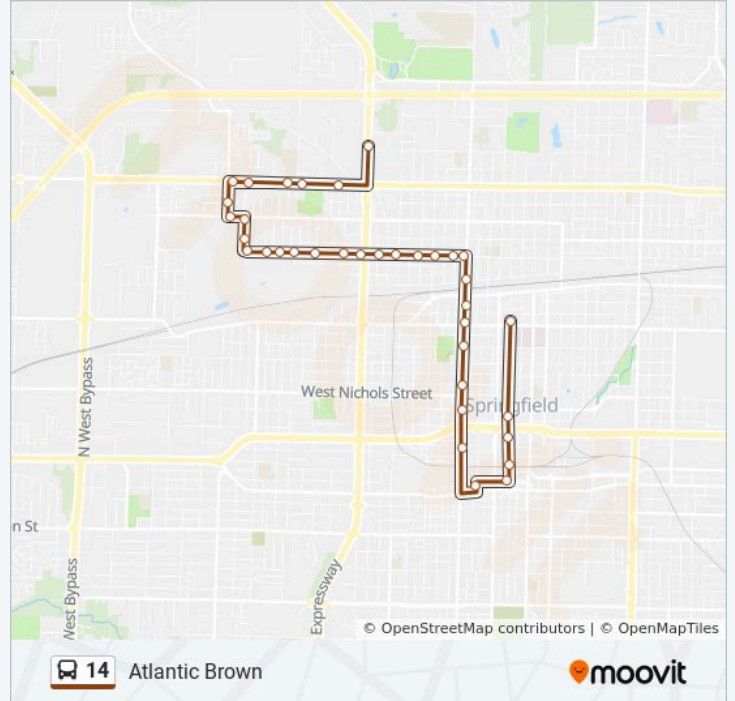

Direction: Inbound

32 stops

[VIEW LINE SCHEDULE](#)

Kansas Expy & Talmage (Ne)

Kansas Expy & Evergreen (Se)

Kansas Expy & Norton (Se)

Norton & Fort (Se)

Norton & Broadway (Se)

14 bus Info

Direction: Inbound

Stops: 32

Trip Duration: 22 min

Line Summary:

Grant & Calhoun (Nw)

Scott & Broadway (Ne)

Broadway at Fairbanks

Direction: Outbound

36 stops

[VIEW LINE SCHEDULE](#)

Boonville & Division (Nw)

Boonville & Central (Sw)

Boonville & Chestnut Expy (Sw)

Boonville & Mill (Nw)

Olive & Boonville (Nw)

Fulbright & Margaret (Se)

Kearney & Fulbright (Se)

Kearney & Clifton (Se)

Kearney & Roosevelt (Sw)

Kearney at Watkins Park

Kearney & Fay (Sw)

Kansas Expy & Talmage (Ne)

14 bus time schedules and route maps are available in an offline PDF at moovitapp.com. Use the Moovit App to see live bus times, train schedule or subway schedule, and step-by-step directions for all public transit in Springfield, MO.