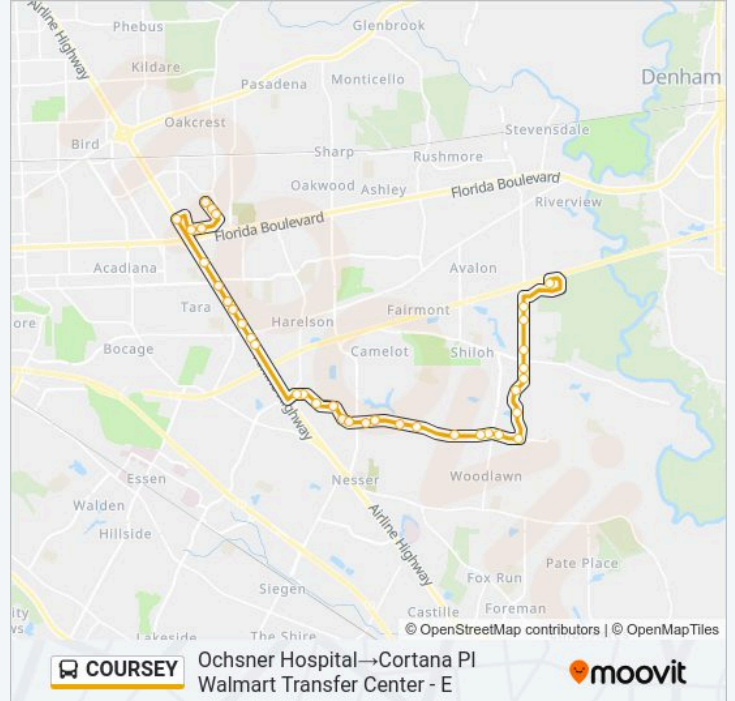

**COURSEY bus Info**

**Direction:** Ochsner Hospital→Cortana PI Walmart Transfer Center - E

**Stops:** 36

**Trip Duration:** 32 min

**Line Summary:**

Coursey Blvd @ Royal Ascot Ave - W

Coursey Blvd @ Coursey Ct - W

Airline Hwy @ Goodwood Blvd - N

Airline @ Vine - W

Airline @ Florline - W

Cortana Pl @ Promenade Ave - S

Cortana Pl @ Center Way Blvd - E

Cortana Pl @ Sears - N

Cortana Pl @ Crossway - N

Cortana Pl Walmart Transfer Center - E

**Direction: Cortana Pl Walmart Transfer Center - E→Ochsner Hospital**

33 stops

[VIEW LINE SCHEDULE](#)

Cortana Pl Walmart Transfer Center - E

Cortana Pl @ Lowes - W

Cortana Pl @ Sams Club - W

Cortana Pl @ Florline - W

**COURSEY bus Info**

**Direction:** Cortana Pl Walmart Transfer Center - E→Ochsner Hospital

**Stops:** 33

**Trip Duration:** 33 min

**Line Summary:**

Coursey Blvd @ Southpark Dr - E

Coursey Blvd @ Sherwood Commons - E