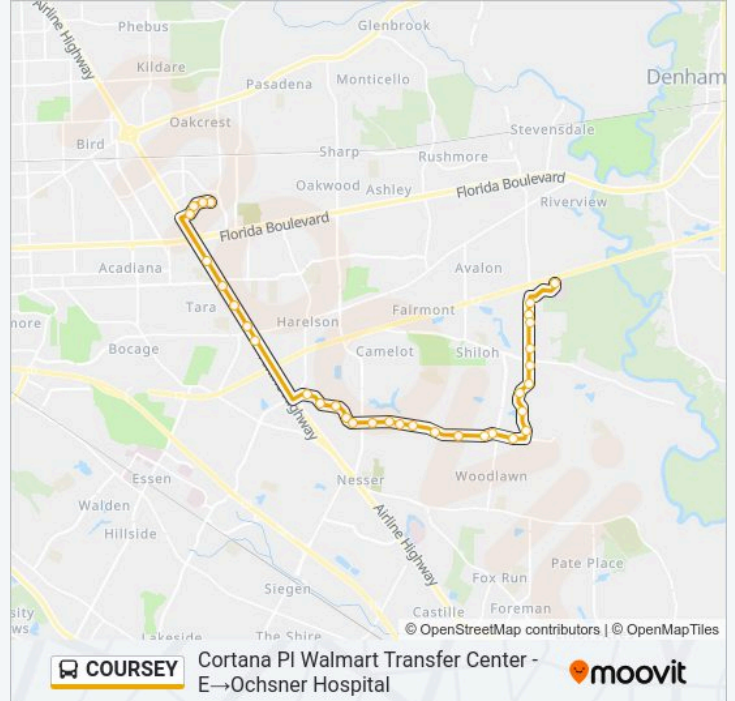

**COURSEY bus Info**

**Direction:** Ochsner Hospital→Cortana PI Walmart Transfer Center - E

**Stops:** 36

**Trip Duration:** 32 min

**Line Summary:**

Coursey Blvd @ Royal Ascot Ave - W

Coursey Blvd @ Coursey Ct - W

**Direction: Cortana Pl Walmart Transfer Center - E→Ochsner Hospital**

33 stops

[VIEW LINE SCHEDULE](#)

Cortana Pl Walmart Transfer Center - E

Cortana Pl @ Lowes - W

Cortana Pl @ Sams Club - W

Cortana Pl @ Florline - W

**COURSEY bus Info**

**Direction:** Cortana Pl Walmart Transfer Center - E→Ochsner Hospital

**Stops:** 33

**Trip Duration:** 33 min

**Line Summary:**

Coursey Blvd @ Southpark Dr - E

Coursey Blvd @ Sherwood Commons - E

O Neal Ln @ Manchester - N

O Neal Ln @ O Reilly Auto Parts - N

O Neal Ln @ Firewood - N

O'Neal Ln @ Bristoe Ave - N

O Neal Ln @ Regions Bank - N

Ochsner Hospital

COURSEY bus time schedules and route maps are available in an offline PDF at [moovitapp.com](https://moovitapp.com). Use the Moovit App to see live bus times, train schedule or subway schedule, and step-by-step directions for all public transit in Baton Rouge, LA.