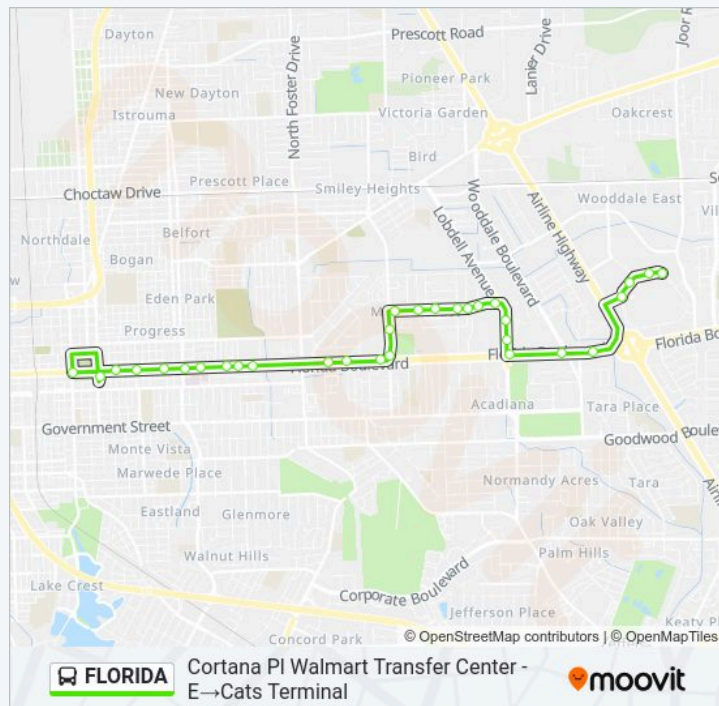

Cortana Pl @ Crossway - N

Cortana Pl Walmart Transfer Center - E

Direction: 4th St @ Laurel - S → Cortana Pl Walmart Transfer Center - E

40 stops

[VIEW LINE SCHEDULE](#)

4th St @ Laurel - S

Florida Blvd @ 5th St - E

Florida @ Eugene - W

Florida @ N 24th - W

Florida @ 19th - W

Cats Terminal

Saturday

Not Operational

Sunday

Not Operational

FLORIDA bus Info

Direction: Cortana PI Walmart Transfer Center - E→Cats Terminal

Stops: 31

Trip Duration: 20 min

Line Summary:

Direction: Cortana PI Walmart Transfer Center - E→4th St @ Laurel - S

38 stops

[VIEW LINE SCHEDULE](#)