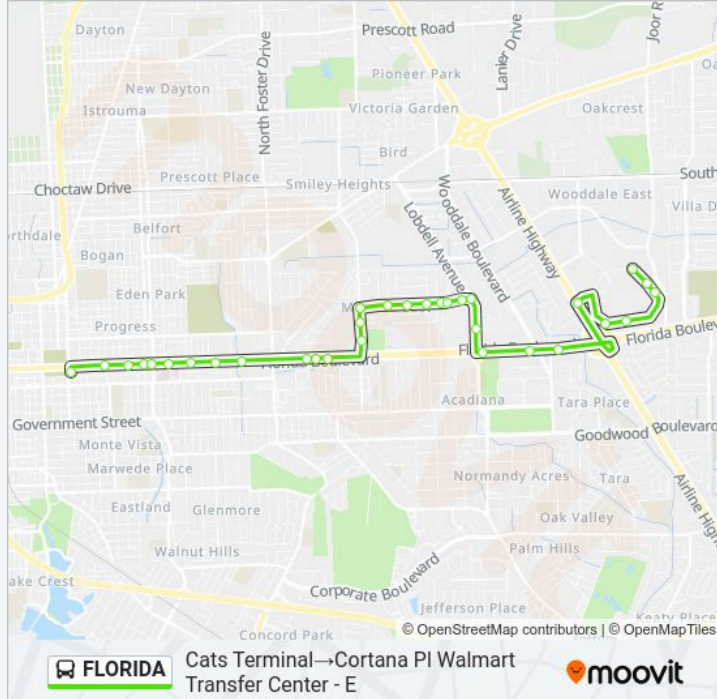

FLORIDA bus Info

Direction: Cats Terminal → Cortana PI Walmart Transfer Center - E

Stops: 32

Trip Duration: 21 min

Line Summary:

Harry Dr @ N Bon Marche Dr - E

Harry Dr @ Greater King David Church - E

Harry Dr @ Lobdell - E

Lobdell @ Bon Carre/Kornmyer - S

Florida @ Lobdell - E

Florida @ Wooddale - E

Florida @ Fernwood - E

Airline @ Florline - W

Cortana Pl @ Promenade Ave - S

Cortana Pl @ Center Way Blvd - E

Cortana Pl @ Sears - N

Cortana Pl @ Crossway - N

Cortana Pl Walmart Transfer Center - E

Direction: 4th St @ Laurel - S → Cortana Pl Walmart Transfer Center - E

40 stops

[VIEW LINE SCHEDULE](#)

4th St @ Laurel - S

Florida Blvd @ 5th St - E

FLORIDA bus Info

Direction: Cortana PI Walmart Transfer Center - E→Cats Terminal

Stops: 31

Trip Duration: 20 min

Line Summary:

Direction: Cortana PI Walmart Transfer Center - E→4th St @ Laurel - S

38 stops

[VIEW LINE SCHEDULE](#)