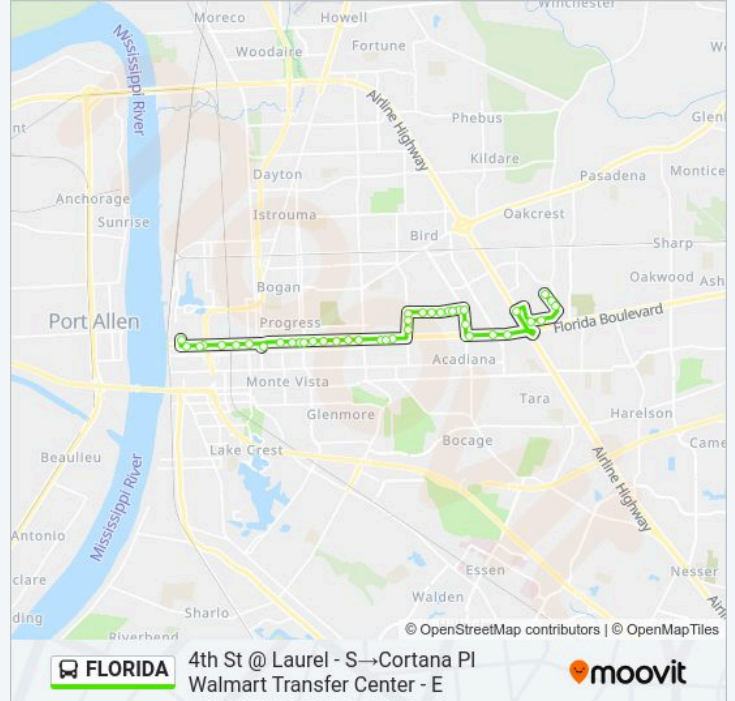

Cortana Pl @ Crossway - N

Cortana Pl Walmart Transfer Center - E

Direction: 4th St @ Laurel - S → Cortana Pl Walmart Transfer Center - E

40 stops

[VIEW LINE SCHEDULE](#)

4th St @ Laurel - S

Florida Blvd @ 5th St - E

Harry Dr @ Greater King David Church - E

Harry Dr @ Lobdell - E

Lobdell @ Bon Carre/Kornmyer - S

Florida @ Lobdell - E

Florida @ Wooddale - E

Florida @ Fernwood - E

Airline @ Florline - W

Cortana Pl @ Promenade Ave - S

Cortana Pl @ Center Way Blvd - E

Cortana Pl @ Sears - N

Cortana Pl @ Crossway - N

Cortana Pl Walmart Transfer Center - E

Direction: Cortana Pl Walmart Transfer Center - E→Cats Terminal

31 stops

[VIEW LINE SCHEDULE](#)

Friday 5:20 AM-8:50 PM

Saturday 5:45 AM-8:45 PM

Sunday 6:00 AM-7:30 PM

FLORIDA bus Info

Direction: Cortana PI Walmart Transfer Center - E→4th St @ Laurel - S

Stops: 38

Trip Duration: 32 min

Line Summary: