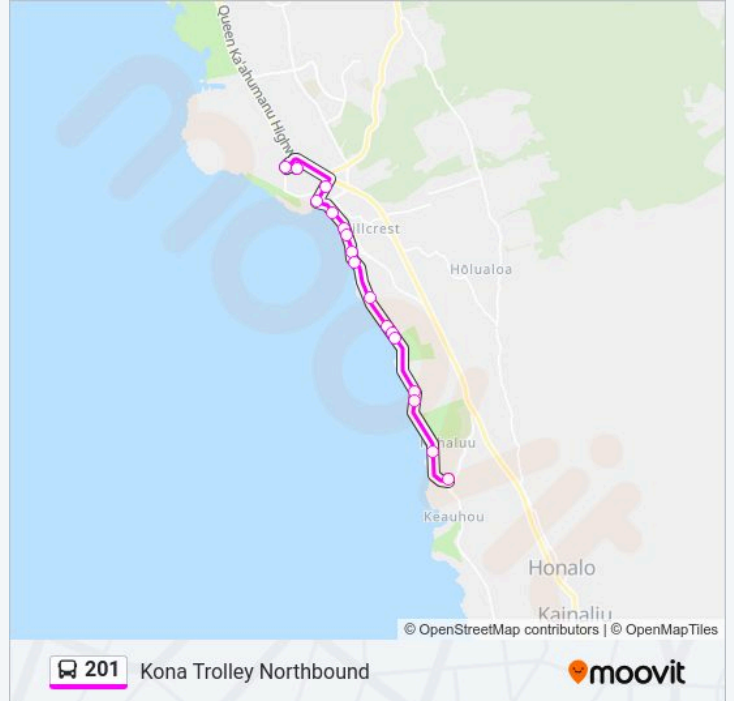

Direction: Kona Trolley Northbound

17 stops

[VIEW LINE SCHEDULE](#)

- Keauhou Shopping Center @ Longs Drugs
- Ali'i Drive @ Across From Kahalu'U Beach Park
- Ali'i Drive @ Laaloa Avenue
- Ali'i Drive @ Across From Magic Sands Beach Park
- Ali'i Drive @ Across From Kona Bali Kai
- Ali'i Drive My Hawaii Hostel
- Ali'i Drive @ Royal Poinciana Drive
- Ali'i Drive Casa De Emdeko at Ali'i Lani Townhomes
- Ali'i Drive @ Lunapule Road
- Ali'i Drive @ Honl's Beach
- Ali'i Drive @ Across From Royal Kona Resort
- Ali'i Drive Coconut Grove Marketplace
- Ali'i Drive @ Hualalai Road
- Palani Road @ Ali'i Drive (Across From Courtyard by Marriott)
- Palani Road @ Lanihau Center
- Kona Commons @ Cookies Clothing Company
- Luhia Street @ Loloku Street (Target)

201 bus Time Schedule

Kona Trolley Northbound Route Timetable:

| | |
|-----------|-----------------|
| Monday | 6:32 AM-9:32 PM |
| Tuesday | 6:32 AM-9:32 PM |
| Wednesday | 6:32 AM-9:32 PM |
| Thursday | 6:32 AM-9:32 PM |
| Friday | 6:32 AM-9:32 PM |
| Saturday | 6:32 AM-9:32 PM |
| Sunday | 6:32 AM-9:32 PM |

201 bus Info

Direction: Kona Trolley Northbound

Stops: 17

Trip Duration: 23 min

Line Summary:

Direction: Kona Trolley Southbound

23 stops

[VIEW LINE SCHEDULE](#)

201 bus Info

Direction: Kona Trolley Southbound

Stops: 23

Trip Duration: 30 min

Line Summary:

Ali'i Drive @ Magic Sands Beach Park

Ali'i Drive @ Kahalu'U Beach Park

Ali'i Drive @ Kahalu'U Beach Park