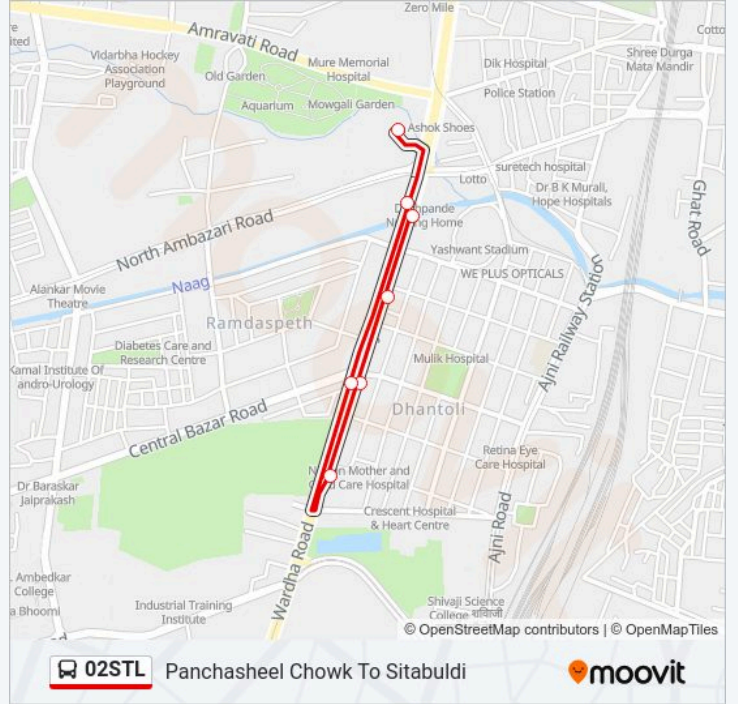

02STL Line**Panchasheel Chowk To Sitabuldi**[Get The App](#)

The 02STL bus line Panchasheel Chowk To Sitabuldi has one route. For regular weekdays, their operation hours are:

(1) Sitabuldi: 05:00 - 09:30

Use the Moovit App to find the closest 02STL bus station near you and find out when is the next 02STL bus arriving.

Direction: Sitabuldi

7 stops

[VIEW LINE SCHEDULE](#)

Panchasheel Chowk

Dhantoli

Lokmat Chowk

The Hitavada

Lokmat Chowk

Panchasheel Chowk

Sitabuldi

02STL bus Time Schedule

Sitabuldi Route Timetable:

Monday	05:00 - 09:30
Tuesday	05:00 - 09:30
Wednesday	05:00 - 09:30
Thursday	05:00 - 09:30
Friday	05:00 - 09:30
Saturday	05:00 - 09:30
Sunday	05:00 - 09:30

02STL bus Info

Direction: Sitabuldi

Stops: 7

Trip Duration: 8 min

Line Summary:

02STL bus time schedules and route maps are available in an offline PDF at moovitapp.com. Use the Moovit App to see live bus times, train schedule or subway schedule, and step-by-step directions for all public transit in Nagpur.