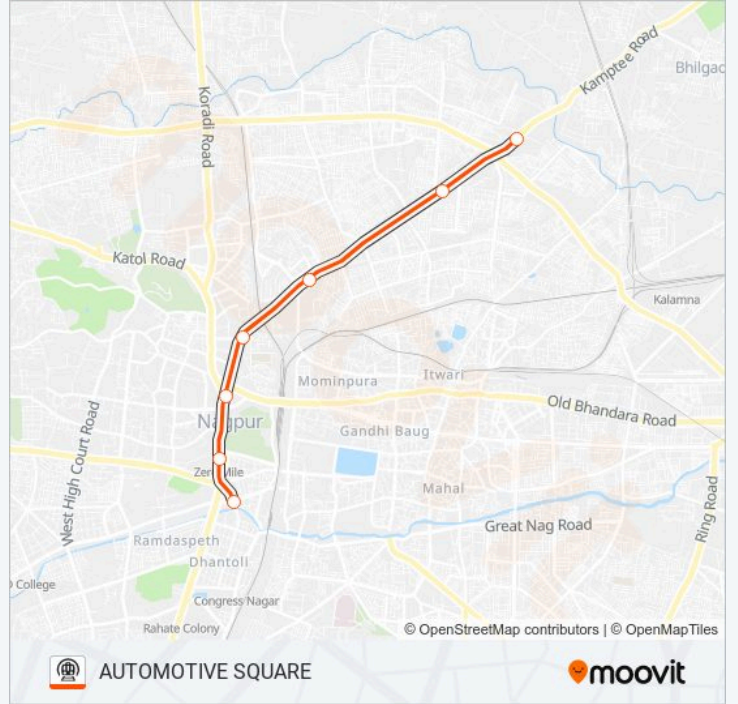

AUTOMOTIVE SQUARE

[Get The App](#)

The ORANGE metro line AUTOMOTIVE SQUARE has one route. For regular weekdays, their operation hours are:

(1) AUTOMOTIVE SQUARE: 06:15

Use the Moovit App to find the closest ORANGE metro station near you and find out when is the next ORANGE metro arriving.

Direction: AUTOMOTIVE SQUARE

7 stops

[VIEW LINE SCHEDULE](#)

Sitabuldi (Interchange)

Zero Mile

Kasturchand Park

Gaddi Godam Chowk

Kadvi Chowk

Nari Road

Automotive Chowk

ORANGE metro Time Schedule

AUTOMOTIVE SQUARE Route Timetable:

Sunday	06:15
Monday	06:15
Tuesday	06:15
Wednesday	06:15
Thursday	06:15
Friday	06:15
Saturday	06:15

ORANGE metro Info

Direction: AUTOMOTIVE SQUARE

Stops: 7

Trip Duration: 20 min

Line Summary:

ORANGE metro time schedules and route maps are available in an offline PDF at moovitapp.com. Use the Moovit App to see live bus times, train schedule or subway schedule, and step-by-step directions for all public transit in Nagpur.