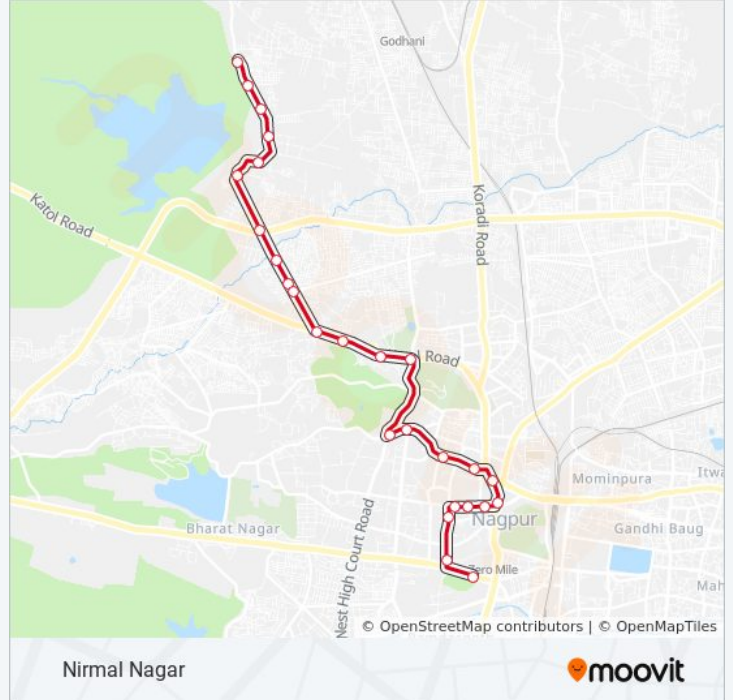

Prashant Colony

Gorewada Chowk

Gorewada

Khalpande Chowk

Gorewada

Gorewada Naka

Madhav Nagar Ashram

Nirmal Nagar

3 bus time schedules and route maps are available in an offline PDF at moovitapp.com. Use the [Moovit App](#) to see live bus times, train schedule or subway schedule, and step-by-step directions for all public transit in Nagpur.

[About Moovit](#) · [MaaS Solutions](#) · [Supported Countries](#) · [Mooviter Community](#)

© 2023 Moovit - All Rights Reserved

Check Live Arrival Times