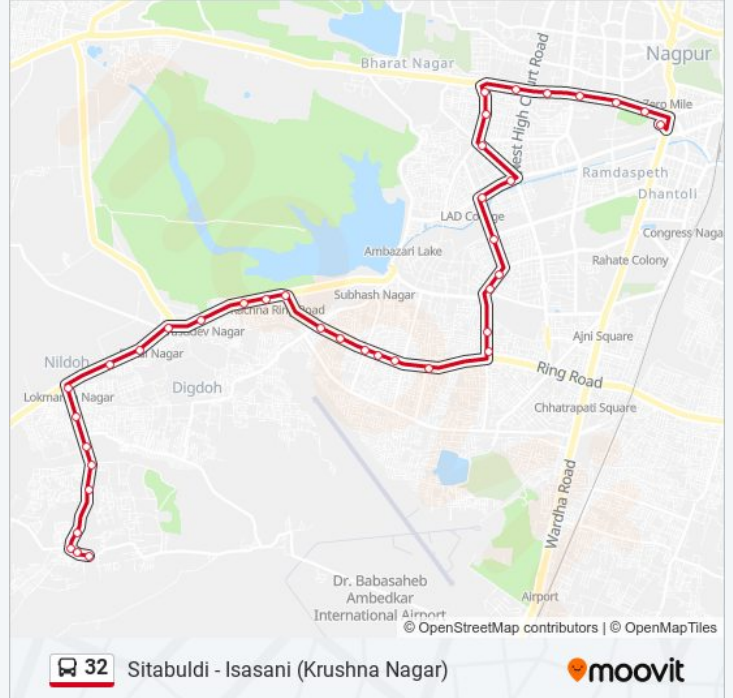

32 bus Info

Direction: Isasani (Krushna Nagar)

Stops: 38

Trip Duration: 64 min

Line Summary:

Hingna T Point

Taki Silm

Yashoda Nagar

Vasudev Nagar

Hingna Naka

Balajinagar

Mahindra Colony

Lokmanya Nagar Metro Station

G.H. Rasoni College

Lata Mangeshkar Hospital

Bhim Nagar

Panchasheel Nagar

Rai Town

Isasani Basti

Isasani

Isasani (Krushna Nagar)

Direction: Sitabuldi

40 stops

[VIEW LINE SCHEDULE](#)