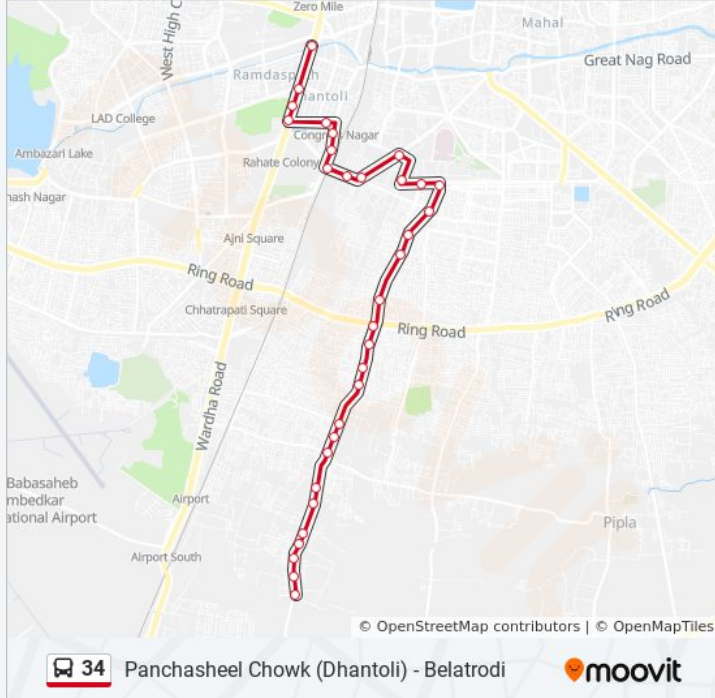

Vishwakarma Nagar

Wanjari Nagar

Wanjari Water Tank

T.B. Ward

Kamble Square

Ajni Police Station

Ajni Bridge Square

Ajni Railway Station Bus Stop

Congress Nagar Bus Stop

Congress Nagar

Rahate Colony

Lokmat Chowk

Panchasheel Chowk

34 bus time schedules and route maps are available in an offline PDF at moovitapp.com. Use the [Moovit App](#) to see live bus times, train schedule or subway schedule, and step-by-step directions for all public transit in Nagpur.

[About Moovit](#) · [MaaS Solutions](#) · [Supported Countries](#) · [Mooviter Community](#)

© 2024 Moovit - All Rights Reserved

Check Live Arrival Times