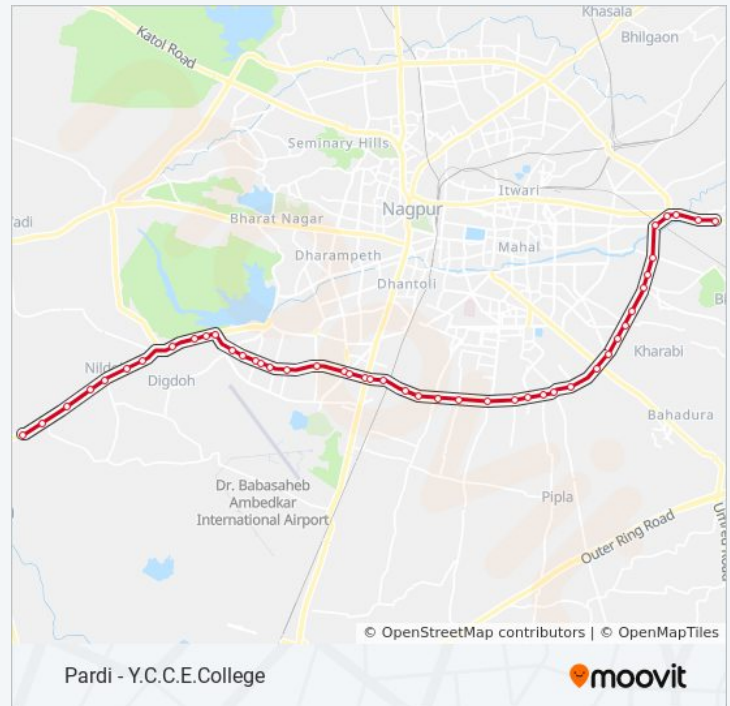

Taki Silm

Friday

08:05 - 18:55

Saturday

08:05 - 18:55

35 bus Info

Direction: Y.C.C.E.College

Stops: 46

Trip Duration: 91 min

Line Summary:

Yashoda Nagar

Vasudev Nagar

Balajinagar

Mahindra Colony

Lokmanya Nagar Metro Station

I.C.Chowk