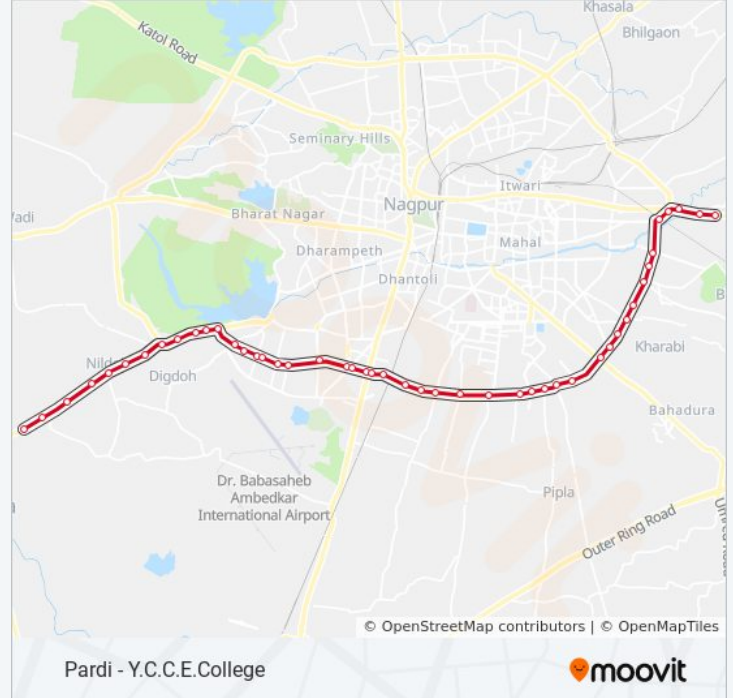

Direction: Pardi

Stops: 47

Trip Duration: 84 min

Line Summary:

Chatrapati Shivaji Maharaj Chowk

Chhatrapati Hall

Narendra Nagar Fire Station

Tukaram Hall

Prajapati Nagar Chowk

Old Pardi Naka Chowk

Subhan Nagar

Pardi Bazar Chowk

Pardi

Direction: Y.C.C.E.College

46 stops

[VIEW LINE SCHEDULE](#)