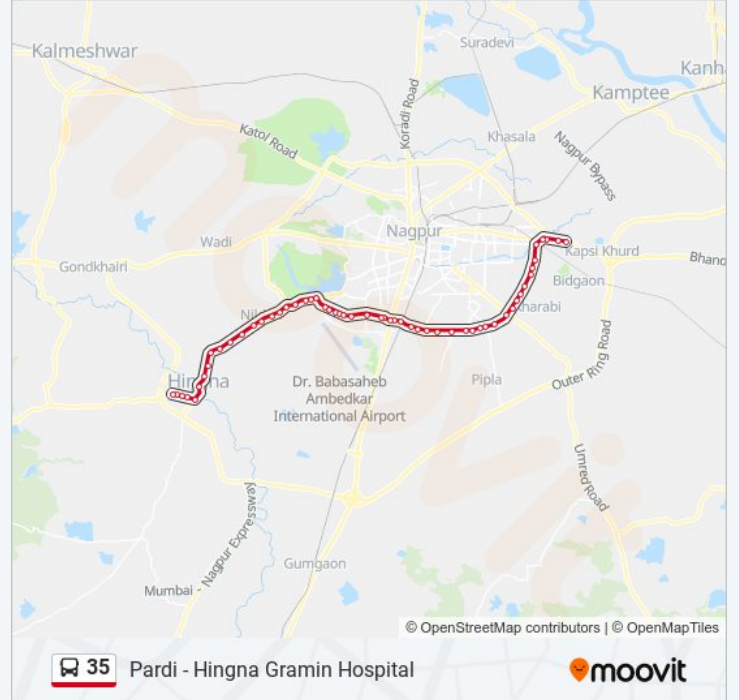

Jinning Press

Hingna Raipur

Hingna Gaon (Msrtc)

Bhosalewadi

Deshmukhwadi

Dhangar Pura

Direction: Pardi

56 stops