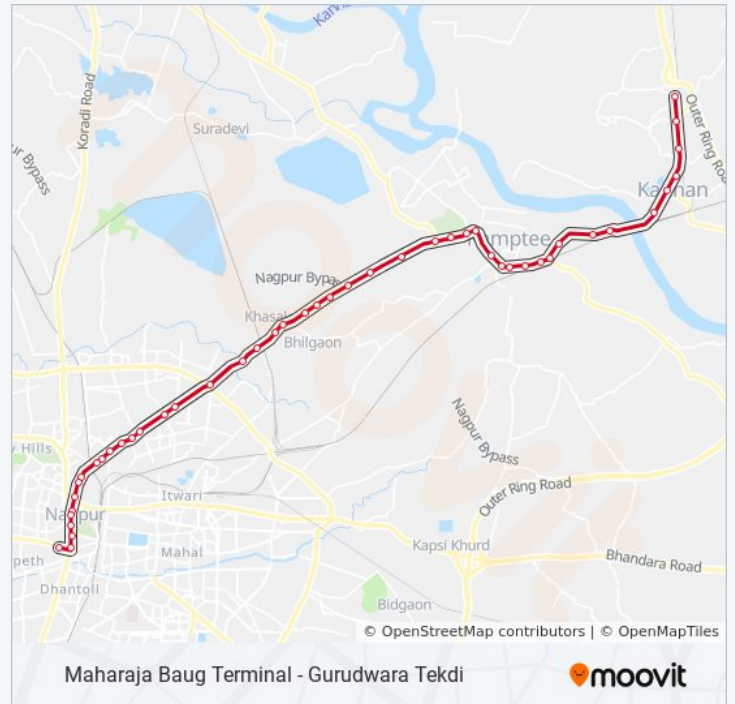

Wednesday	6:50 AM - 7:30 PM
Thursday	6:50 AM - 7:30 PM
Friday	6:50 AM - 7:30 PM
Saturday	6:50 AM - 7:30 PM

**38 bus Info**

**Direction:** Maharaja Baug Terminal

**Stops:** 47

**Trip Duration:** 90 min

**Line Summary:**