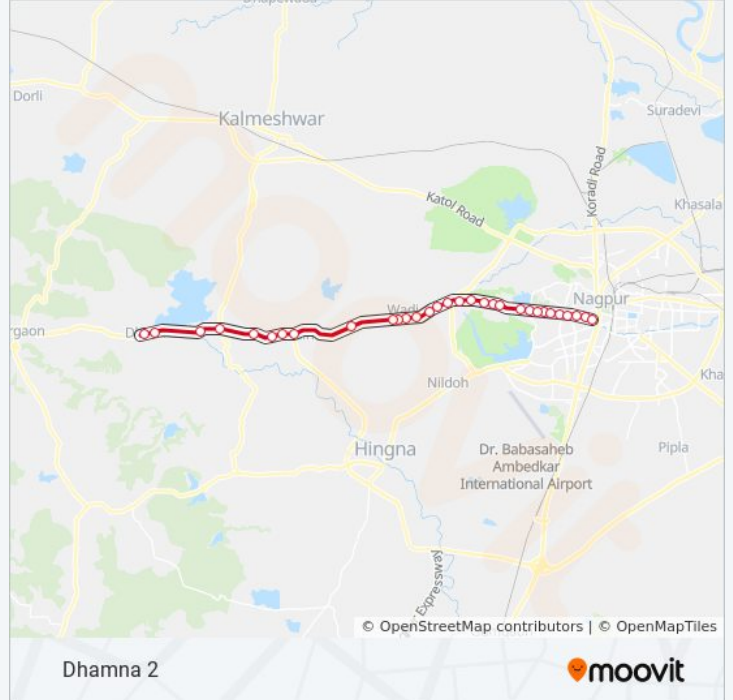

## 42 bus Info

**Direction:** Dhamna 2

**Stops:** 31

**Trip Duration:** 65 min

**Line Summary:**

Wadhamna Phata  
 Narayan Nagar Gondkhairi  
 Gondkhari  
 Gondkhairi  
 Gondkhairi Toll Naka  
 14th Mile Road  
 Peth  
 Dhamna 1  
 Dhamna 2

**42 bus Info**

**Direction:** Maharaja Baug Terminal

**Stops:** 31

**Trip Duration:** 61 min

**Line Summary:**

Maruti Seva

Rastriya Murg Sandharan

Postal Colony