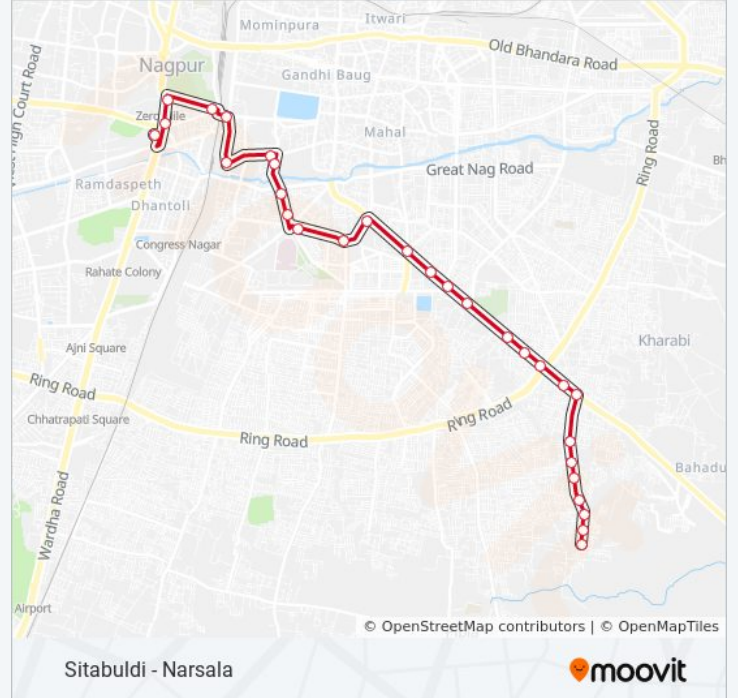

### 52 bus Info

**Direction:** Sitabuldi

**Stops:** 29

**Trip Duration:** 43 min

**Line Summary:**

Reshim Bagh Square

Krida Chowk

Medical Chowk

Baidyanath Untakhana

Baidhyanath Chowk

MSRTC S.T.Stand

Jadhav Chowk

Ghat Road

Cotton Market

Manas Chowk / Lohapul

Morris College T Point

Moonlight

Sitabuldi

52 bus time schedules and route maps are available in an offline PDF at [moovitapp.com](https://moovitapp.com). Use the [Moovit App](#) to see live bus times, train schedule or subway schedule, and step-by-step directions for all public transit in Nagpur.