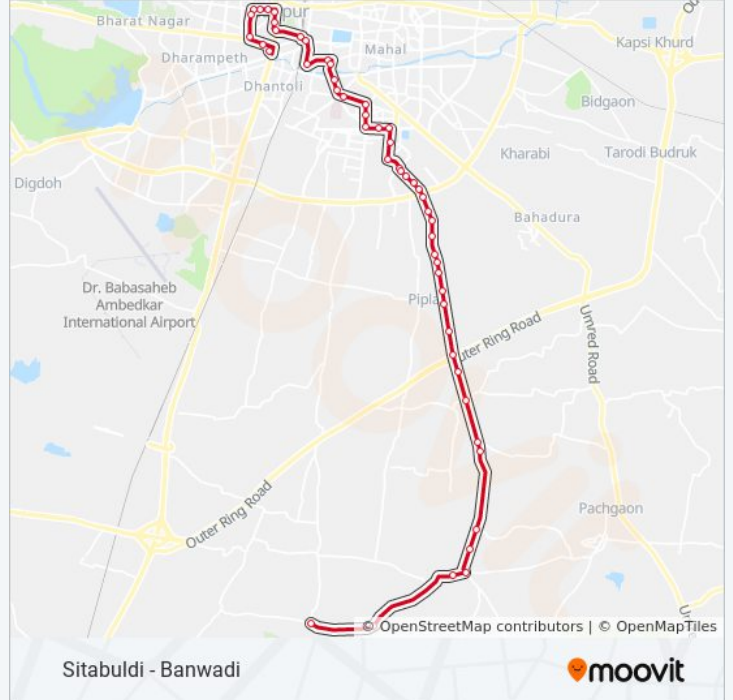

Raghuji Nagar

Sanjuba School / Chakradar Nagar

Ayodhya Nagar

Gajanan School

Nagoba Mandir

New Subedar Layout

Shree Sant Tukaram Maharaj Chowk

Ashirvad Nagar

Malgi Nagar

Radha Krishna Mandir

Rajapeeth

Hudkeshwar Naka

Ingole Nagar

Sai Nagar

Sai Nagar 2

Ganesh Dham

Pipla Phata

Laxmi Narayan

Baba Chowk

Om Nagari

Hudhakeshwar Khurd

Dhamana

Dhamana

Chikna

Wanjari College

Salai Phata

Salai Gaon

Kaldongari Gaon

Banwadi

Direction: Sitabuldi

44 stops

[VIEW LINE SCHEDULE](#)

67 bus Time Schedule

Sitabuldi Route Timetable:

Sunday

9:00 AM - 5:20 PM