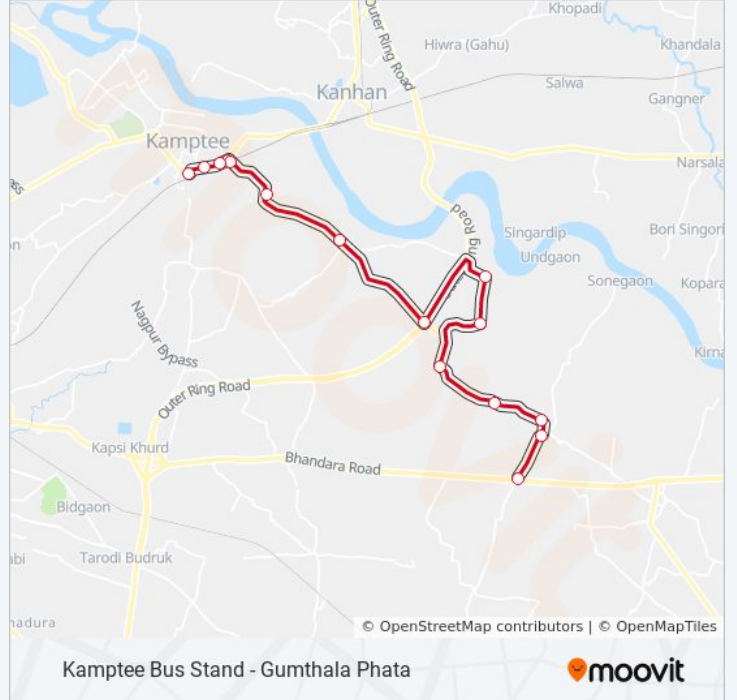

105

Kamptee Bus Stand - Gumthala Phata

View In Website Mode

The 105 bus line (Kamptee Bus Stand - Gumthala Phata) has 2 routes. For regular weekdays, their operation hours are: (1) Gumthala Phata: 6:00 AM - 10:00 PM(2) Kamptee Bus Stand: 7:00 AM - 11:00 PM  
Use the Moovit App to find the closest 105 bus station near you and find out when is the next 105 bus arriving.

**Direction: Gumthala Phata**

15 stops

[VIEW LINE SCHEDULE](#)

- Kamptee Bus Stand
- Tahasil Karyalaya Kamptee
- Choudary Hospital
- Dr.Ambedkar Chowk
- Railway Crossing Kamptee
- Ajani
- Gada Gaon
- Avandhi T Point
- Gram Panchayat Neri
- Ungaon Phata
- Avandhi
- Bhowari
- Tulaja Bhavani College Gumthala
- Bhavani Mandir Gumthala
- Gumthala Phata

**105 bus Time Schedule**

Gumthala Phata Route Timetable:

Sunday	6:00 AM - 10:00 PM
Monday	6:00 AM - 10:00 PM
Tuesday	6:00 AM - 10:00 PM
Wednesday	6:00 AM - 10:00 PM
Thursday	6:00 AM - 10:00 PM
Friday	6:00 AM - 10:00 PM
Saturday	6:00 AM - 10:00 PM

**105 bus Info**

**Direction:** Gumthala Phata

**Stops:** 15

**Trip Duration:** 34 min

**Line Summary:**