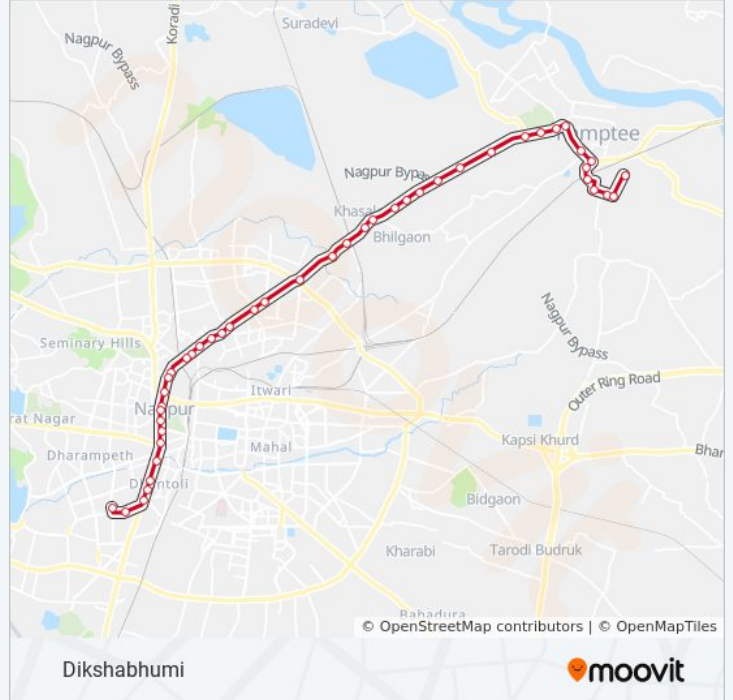

Moonlight

Panchasheel Chowk

Lokmat Chowk

Rahate Colony

Government I.T.I.

Dikshabhumi

Direction: Dragon Place Temple

46 stops

[VIEW LINE SCHEDULE](#)

Dikshabhumi

Government I.T.I.

Rahate Colony

Lokmat Chowk

Panchasheel Chowk

Sitabuldi

Moonlight