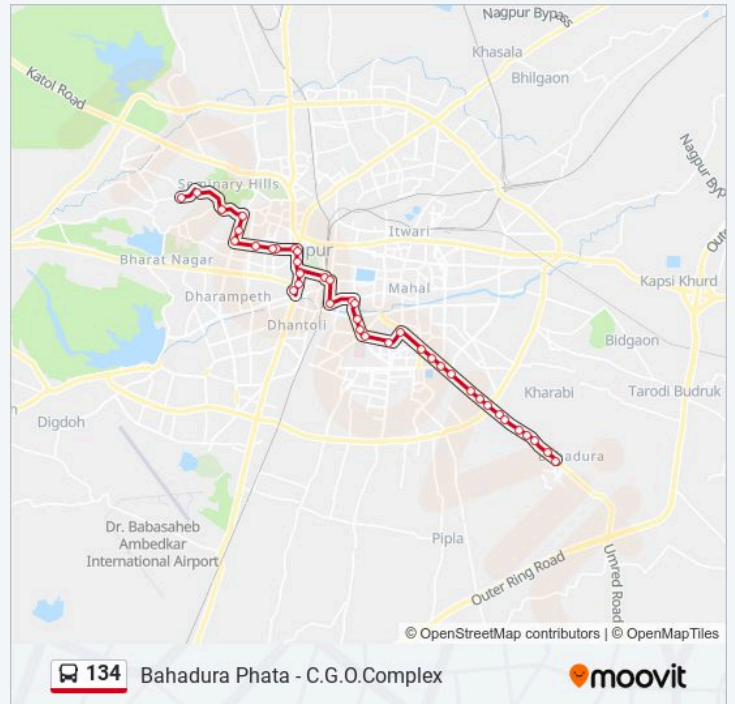

Loha Pool / Manas Chowk

Morris College T Point

Moonlight

Sitabuldi

Morris College T Point

Zero Mile Chowk

R.B.I.Chowk

Vidhan Bhavan Chowk

134 bus Info

Direction: C.G.O.Complex

Stops: 40

Trip Duration: 68 min

Line Summary:

134 bus time schedules and route maps are available in an offline PDF at moovitapp.com. Use the Moovit App to see live bus times, train schedule or subway schedule, and step-by-step directions for all public transit in Nagpur.