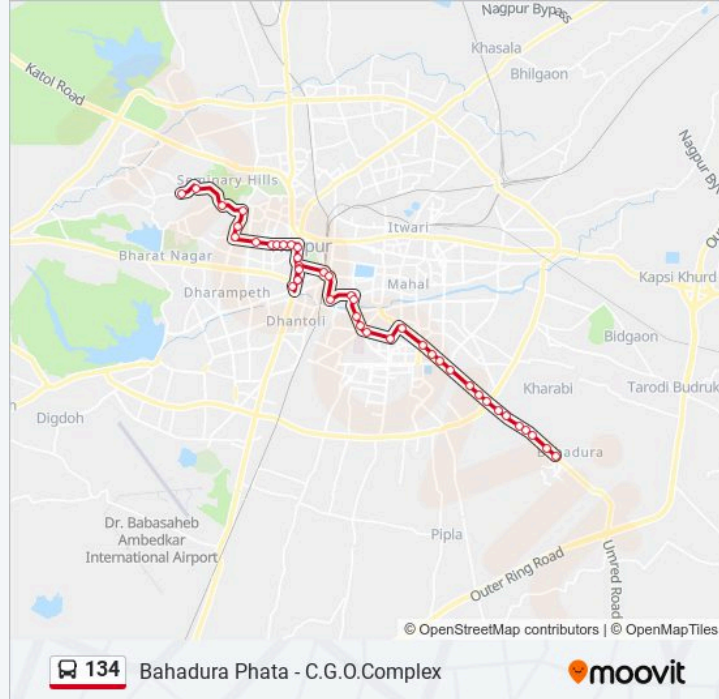

Ghat Road

Jadhav Chowk

S.T.Stand

Baidyanath Chowk

Baidynath Untakhana

Medical Chowk

Krida Chowk

Reshim Baug Chowk

Sakkardara Chowk

Sakkardara Choudary Hospital

Bhande Plot Chowk

Shitala Mata Mandir

Taj Baug Gate

Panchavati

Chamat Chowk

Dighori

Telephone Nagar

Atul Lawns

Durga Mandir

Dighori Naka

Parate H.P.Petrol Pump

Bahadura Phata

Direction: C.G.O.Complex

40 stops

[VIEW LINE SCHEDULE](#)

Bahadura Phata

Parate H.P.Petrol Pump

Dighori Naka

Durga Mandir

Atul Lawns

Telephone Nagar

Dighori

134 bus Time Schedule

C.G.O.Complex Route Timetable:

Sunday	08:40 - 17:50
Monday	08:40 - 17:50
Tuesday	08:40 - 17:50
Wednesday	08:40 - 17:50
Thursday	08:40 - 17:50
Friday	08:40 - 17:50
Saturday	08:40 - 17:50