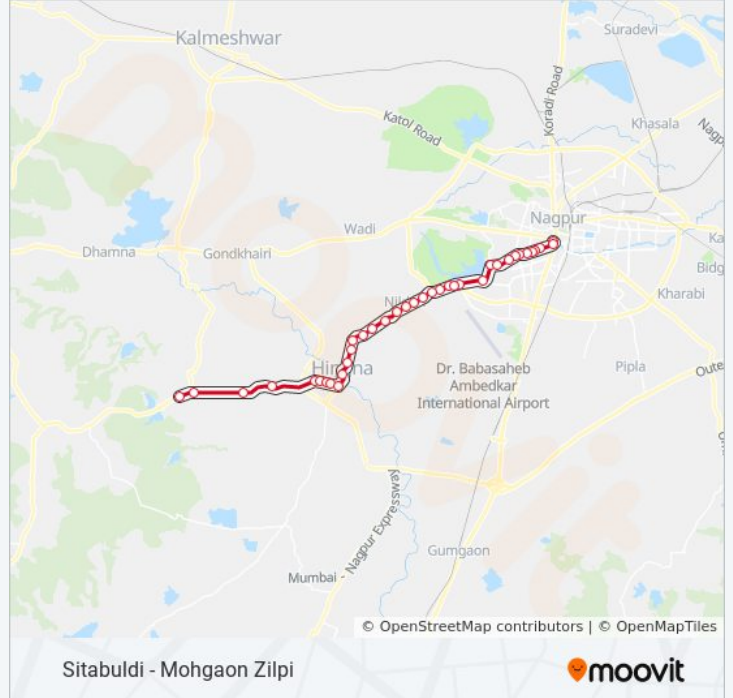

Y.C.C.E.College

Rajiv Nagar

Electronic Zone Chowk

I.C.Chowk

Lokmanya Nagar Metro Station

Mahindra Colony

Balajinagar

Hingna Naka

Vasudev Nagar

Yashoda Nagar

Taki Silm

Hingna T Point

Subhash Nagar

Ambazari T-Point

N.I.T. Swimming Pool

L.A.D.College

Shankar Nagar-2

Shankar Nagar

Dharampeth

Alankar Chowk

Institutes Of Engineers

University Library Chowk

Jhansi Rani Chowk

Sitabuldi

135 bus time schedules and route maps are available in an offline PDF at moovitapp.com. Use the [Moovit App](https://moovitapp.com) to see live bus times, train schedule or subway schedule, and step-by-step directions for all public transit in Nagpur.

[About Moovit](#) • [MaaS Solutions](#) • [Supported Countries](#) • [Mooviter Community](#)

© 2023 Moovit - All Rights Reserved

Check Live Arrival Times