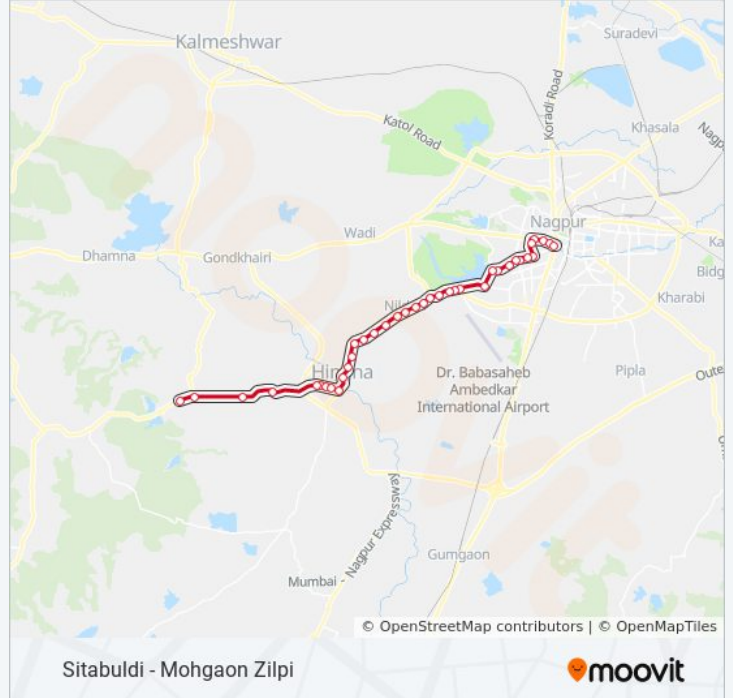

Electronic Zone Chowk

Rajiv Nagar

Y.C.C.E.College

Wanadongri

Mahajan Wadi

Jinning Press

Hingna Raipur

Hingna Gaon (Msrtc)

Bhosalewadi

Deshmukhwadi

Dhangar Pura

Hingna Gramin Hospital

Dhanoli / Kinhi

Mangli Gaon

Mohgaon

Mohgaon Zilpi

Direction: Sitabuldi

37 stops

[VIEW LINE SCHEDULE](#)

Mohgaon Zilpi

Mohgaon

Mangli Gaon

Dhanoli / Kinhi

Hingna Gramin Hospital

Dhangar Pura

Deshmukhwadi

Bhosalewadi

Hingna Gaon (Msrtc)

Hingna Raipur

Jinning Press

Mahajan Wadi

Wanadongri

135 bus Time Schedule

Sitabuldi Route Timetable:

Sunday	10:00 AM - 7:00 PM
Monday	10:00 AM - 7:00 PM
Tuesday	10:00 AM - 7:00 PM
Wednesday	10:00 AM - 7:00 PM
Thursday	10:00 AM - 7:00 PM
Friday	10:00 AM - 7:00 PM
Saturday	10:00 AM - 7:00 PM

135 bus Info

Direction: Sitabuldi

Stops: 37

Trip Duration: 68 min

Line Summary: