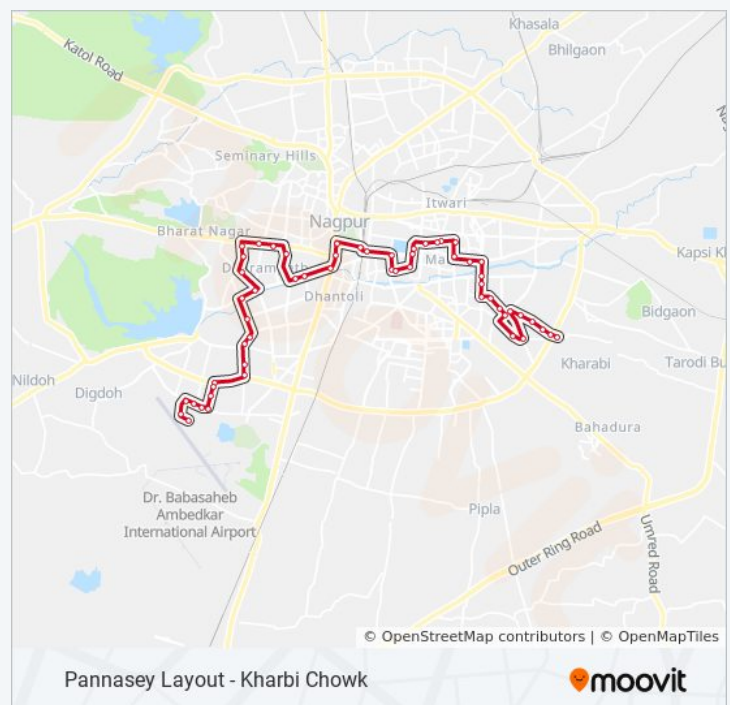

Trip Duration: 78 min

Line Summary:

MSRTC S. T. Stand

Agyaramdevi Chowk

Cottan Market

Loha Pool / Manas Chowk

Morris College T Point

Moonlight