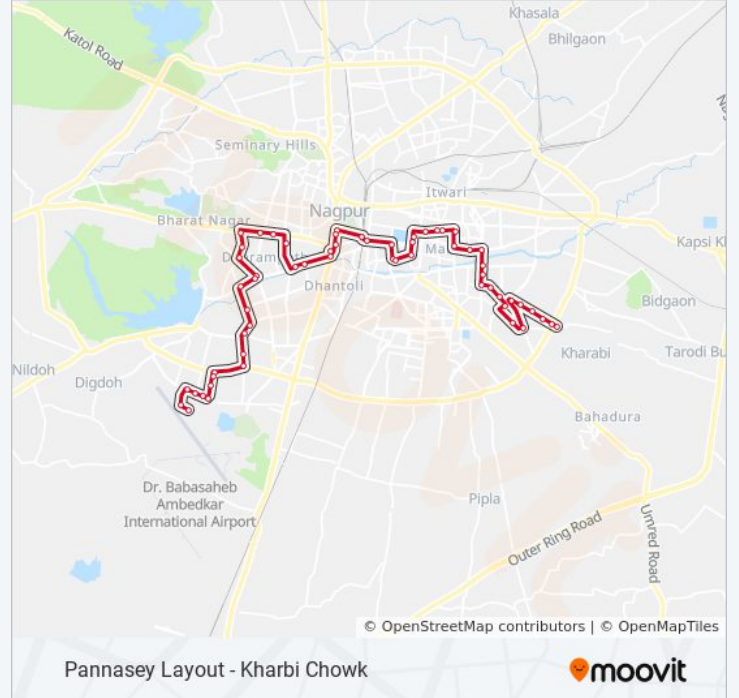

V.I.P.Road Dharampeth

Institution Of Engineers

University Library

Jhansi Rani Chowk

Sitabuldi

Moonlight

Morris College T Point

Morris College T Point

Loha Pool / Manas Chowk

Cottan Market

Agyaramdevi Chowk

MSRTC S. T. Stand

MSRTC S. T. Stand

Model Mill

Tukdoji Putala Ganesh Peth Colony

Tilak Putla

Chitnis Park Mahal

Narsing Talkies

Badkas Chowk

Ayachit Mandir

Natraj Talkies Mahal

Shivaji Nagar Gate

Gangabai Ghat

Jagande Square

Nandanvan Chowk

New Nandanvan

Womens College New Nandanvan

New Nandanvan Layout

Ishwar Nagar Square

Ramna Maruti Mandir

Ramna Maruti Square

Hasanbaug Square

Sheesh Nagar Kharbi