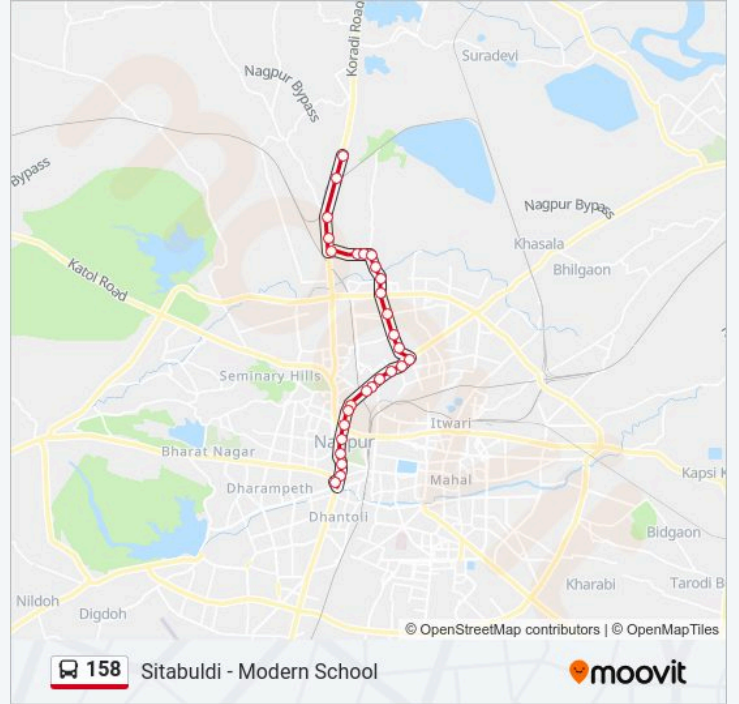

158

Sitabuldi - Modern School

Get The App

The 158 bus line (Sitabuldi - Modern School) has 2 routes. For regular weekdays, their operation hours are:

(1) Modern School: 06:20 - 19:15(2) Sitabuldi: 07:05 - 20:00

158 bus Info

Direction: Modern School

Stops: 32

Trip Duration: 48 min

Line Summary:

Jaripatka Police Station

Nara Ghat

Nirmal Colony

158 bus Info

Direction: Sitabuldi

Stops: 28

Trip Duration: 42 min

Line Summary:

Sai Mandir Clark Town

Gurudwara Kamptee Road

Gaddigodam

Gaddigodam Chowk

L.I.C. Chowk

R.B.I.Chowk

Zero Mile Chowk

Morris College T Point

Moonlight

Sitabuldi

158 bus time schedules and route maps are available in an offline PDF at moovitapp.com. Use the Moovit App to see live bus times, train schedule or subway schedule, and step-by-step directions for all public transit in Nagpur.