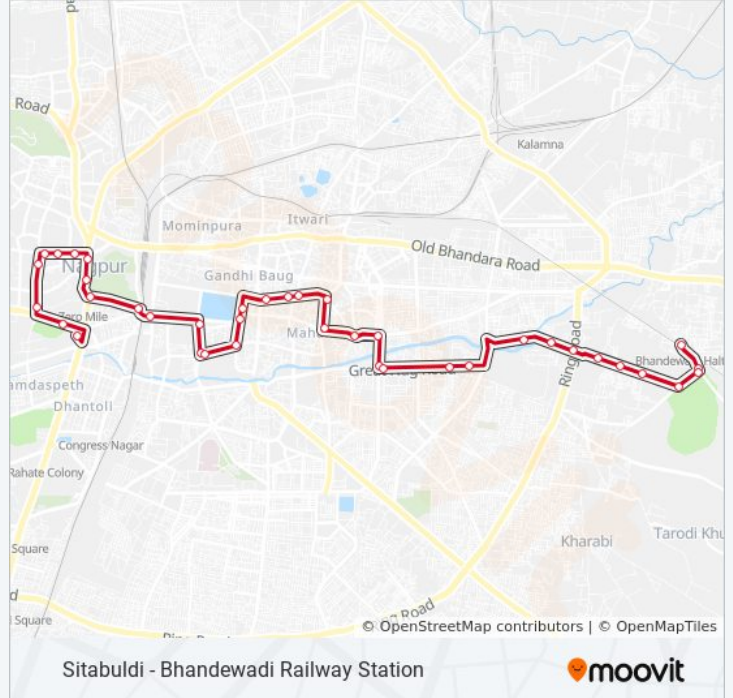

**159 bus Info****Direction:** Bhandewadi Railway Station**Stops:** 39**Trip Duration:** 48 min**Line Summary:**

Ayachit Mandir  
 Natraj Talkies Mahal  
 Shivaji Nagar Gate  
 Gangabai Ghat  
 Jagande Square  
 Indira Square  
 K.D.K.College  
 Venkatesh Nagar  
 Hirwi Nagar Power House  
 Shriram Square  
 Sangharsh Nagar Chowk  
 Mahesh Nagar  
 Dahartima Nagar  
 Dhartima Nagar  
 Dumping Yard Point  
 Bhandewadi Bidgaon Phata  
 Bhandewadi Bidgaon Phata  
 Bhandewadi Railway Station