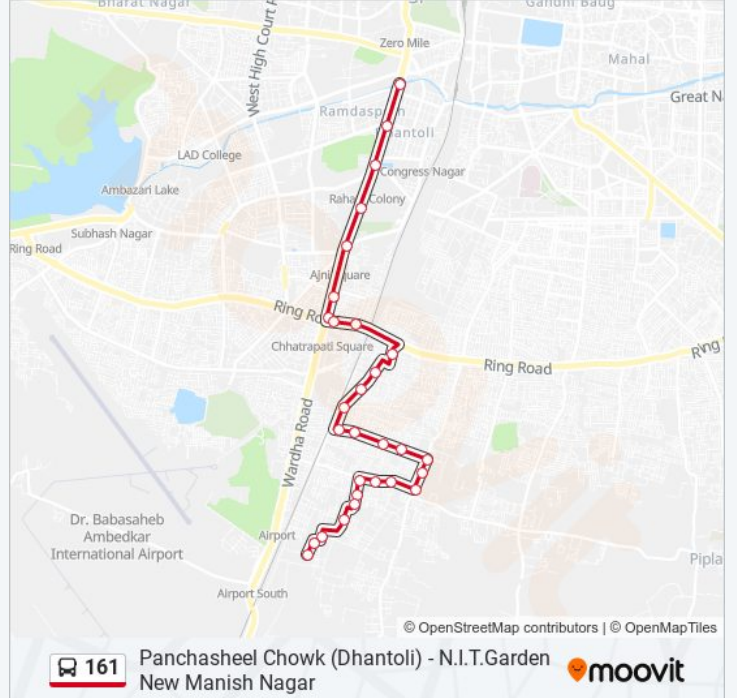

Amrut Lawn

Mahajan Chakki (Shyam Nagar)

Shyam Nagar

Jai Hind Society

Shubhangi Society

Kuber Bhavan

Pallavi Payal Society

N.I.T.Garden New Manish Nagar

Direction: Panchasheel Chowk (Dhantoli)

29 stops

[VIEW LINE SCHEDULE](#)

N.I.T.Garden New Manish Nagar

Pallavi Payal Society

Kuber Bhavan

Shubhangi Society

Jai Hind Society

Shyam Nagar

Mahajan Chakki (Shyam Nagar)

Amrut Lawn

Manish Nagar

Manish Nagar T Point

Manish Nagar Belatrodi Road

Padmavati Nagar

Ajantha Marbel

U.C.O.Bank Somalwada

Perfect Plaza

Manish Nagar / Railway Gate No.1

Jayanti Mension

Puri Hospital

161 bus Time Schedule

Panchasheel Chowk (Dhantoli) Route Timetable:

Sunday	07:30 - 20:50
Monday	07:30 - 20:50
Tuesday	07:30 - 20:50
Wednesday	07:30 - 20:50
Thursday	07:30 - 20:50
Friday	07:30 - 20:50
Saturday	07:30 - 20:50

161 bus Info

Direction: Panchasheel Chowk (Dhantoli)

Stops: 29

Trip Duration: 37 min

Line Summary: