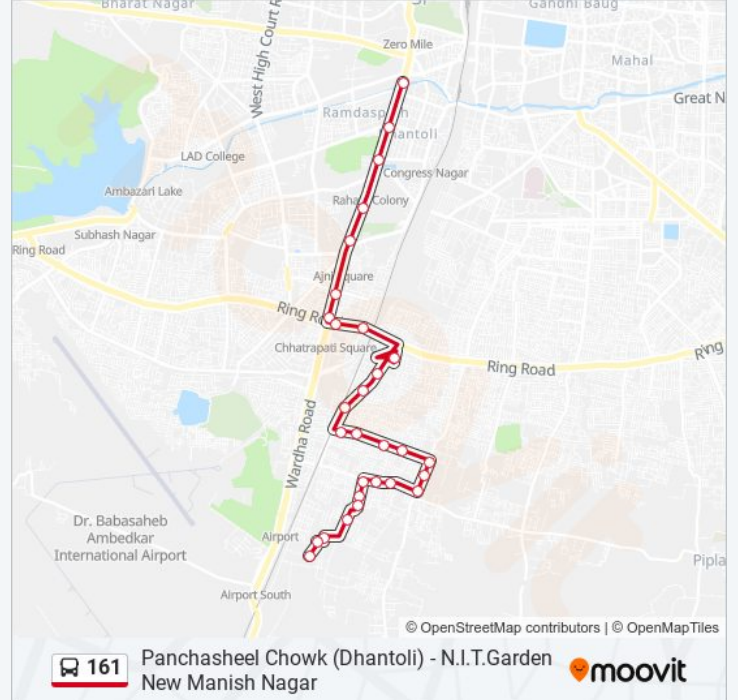

161 bus Info

Direction: Panchasheel Chowk (Dhantoli)

Stops: 29

Trip Duration: 37 min

Line Summary:

Santaji Colony

Narendra Nagar

Chhatrapati Hall

Chatrapati Shivaji Maharaj Chowk

Chatrapati Shivaji Maharaj Chowk

Sai Mandir

Ajni Chowk

Central Jail Quarters

Rahate Colony

Lokmat Chowk

Panchasheel Chowk