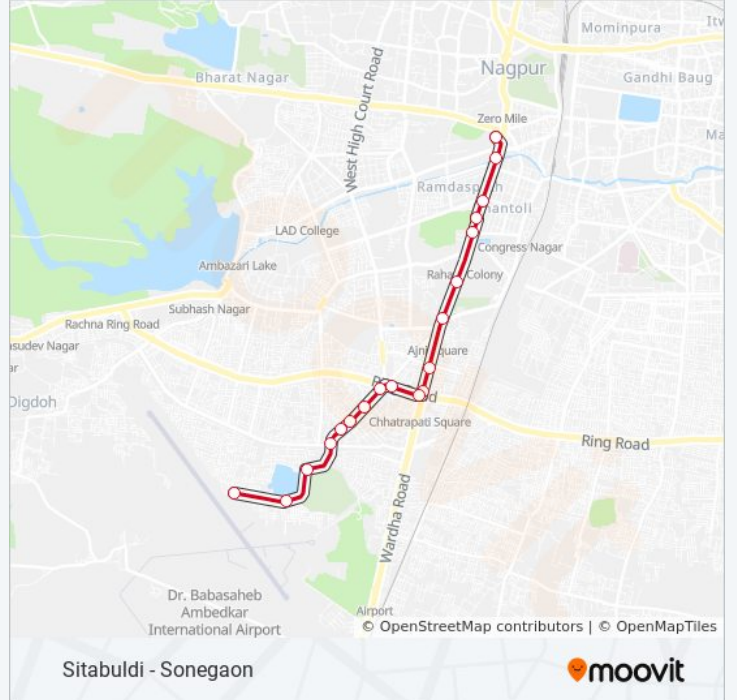

178

Sitabuldi - Sonegaon

Get The App

The 178 bus line (Sitabuldi - Sonegaon) has 2 routes. For regular weekdays, their operation hours are:

(1) Sitabuldi: 06:25 - 20:35(2) Sonegaon: 05:55 - 20:00

Use the Moovit App to find the closest 178 bus station near you and find out when is the next 178 bus arriving.

178 bus Time Schedule

Sitabuldi Route Timetable:

Sunday	06:25 - 20:35
Monday	06:25 - 20:35
Tuesday	06:25 - 20:35
Wednesday	06:25 - 20:35
Thursday	06:25 - 20:35
Friday	06:25 - 20:35
Saturday	06:25 - 20:35

178 bus Info

Direction: Sitabuldi

Stops: 18

Trip Duration: 25 min

Line Summary:

Direction: Sonagaon

18 stops

[VIEW LINE SCHEDULE](#)

178 bus Info

Direction: Sonagaon

Stops: 18

Trip Duration: 25 min

Line Summary:

178 bus time schedules and route maps are available in an offline PDF at moovitapp.com. Use the [Moovit App](#) to see live bus times, train schedule or subway schedule, and step-by-step directions for all public transit in Nagpur.