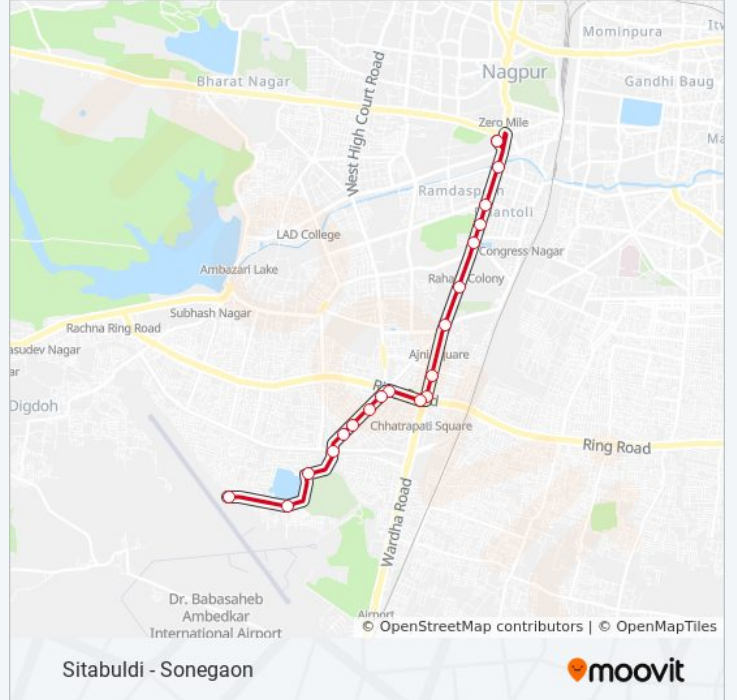

178

Sitabuldi - Sonegaon

Get The App

The 178 bus line (Sitabuldi - Sonegaon) has 2 routes. For regular weekdays, their operation hours are:

(1) Sitabuldi: 06:25 - 20:35(2) Sonegaon: 05:55 - 20:00

Use the Moovit App to find the closest 178 bus station near you and find out when is the next 178 bus arriving.

178 bus Info

Direction: Sitabuldi

Stops: 18

Trip Duration: 25 min

Line Summary:

Direction: Sonagaon

18 stops

[VIEW LINE SCHEDULE](#)

178 bus Time Schedule

Sonagaon Route Timetable:

Sunday	05:55 - 20:00
Monday	05:55 - 20:00
Tuesday	05:55 - 20:00
Wednesday	05:55 - 20:00
Thursday	05:55 - 20:00
Friday	05:55 - 20:00
Saturday	05:55 - 20:00

178 bus Info

Direction: Sonagaon

Stops: 18

Trip Duration: 25 min

Line Summary:

178 bus time schedules and route maps are available in an offline PDF at moovitapp.com. Use the [Moovit App](#) to see live bus times, train schedule or subway schedule, and step-by-step directions for all public transit in Nagpur.