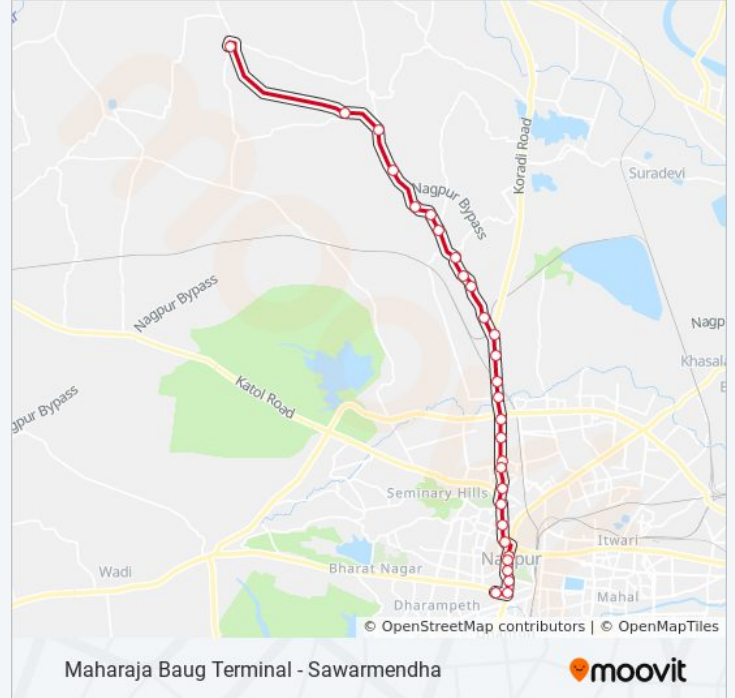

The 180 bus line (Maharaja Baug Terminal - Sawarmendha) has 2 routes. For regular weekdays, their operation hours are:

(1) Maharaja Baug Terminal: 6:30 AM - 7:05 PM(2) Sawarmendha: 5:45 AM - 6:10 PM

Use the Moovit App to find the closest 180 bus station near you and find out when is the next 180 bus arriving.

### 180 bus Time Schedule

Maharaja Baug Terminal Route Timetable:

Sunday	6:30 AM - 7:05 PM
Monday	6:30 AM - 7:05 PM
Tuesday	6:30 AM - 7:05 PM
Wednesday	6:30 AM - 7:05 PM
Thursday	6:30 AM - 7:05 PM
Friday	6:30 AM - 7:05 PM
Saturday	6:30 AM - 7:05 PM

### 180 bus Info

**Direction:** Maharaja Baug Terminal

**Stops:** 29

**Trip Duration:** 53 min

**Line Summary:**

Moti Mahal

Liberty Chowk / Nagpur Improvement Trust

R.B.I.Chowk

R.B.I.Chowk

Zero Mile Chowk

Morris College T Point

Moonlight

Maharaja Baug Terminal

Maharaja Baug Terminal - Sawarmendha