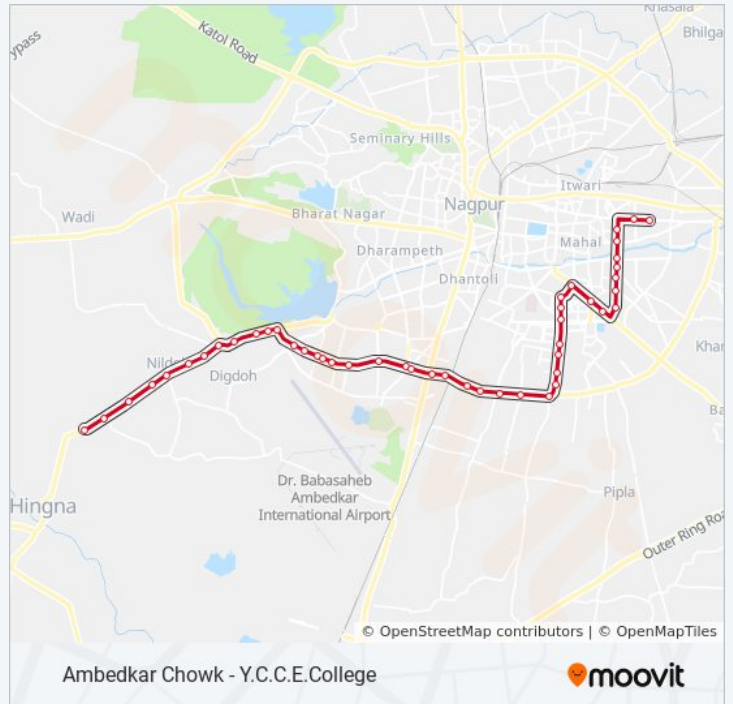

189

Ambedkar Chowk - Y.C.C.E.College

View In Website Mode

The 189 bus line (Ambedkar Chowk - Y.C.C.E.College) has 2 routes. For regular weekdays, their operation hours are:
(1) Ambedkar Chowk: 9:10 AM - 4:20 PM(2) Y.C.C.E.College: 7:50 AM - 3:00 PM
Use the Moovit App to find the closest 189 bus station near you and find out when is the next 189 bus arriving.

7:50 AM - 3:00 PM

Friday

7:50 AM - 3:00 PM

Saturday

7:50 AM - 3:00 PM

189 bus Info

Direction: Y.C.C.E.College

Stops: 47

Trip Duration: 76 min

Line Summary:

Taki Silm

Yashoda Nagar

Vasudev Nagar

Hingna Naka

Balajinagar

Mahindra Colony