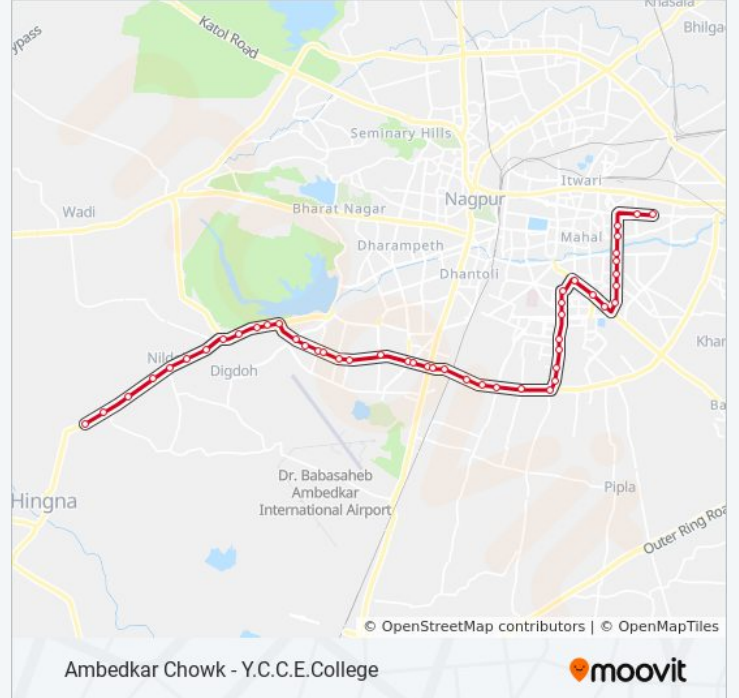

189 bus Info**Direction:** Ambedkar Chowk**Stops:** 48**Trip Duration:** 76 min**Line Summary:**

Chatrapati Shivaji Maharaj Chowk

Chhatrapati Hall

Narendra Nagar Fire Station

Tukaram Hall

Shatabdi Chowk

Omkar Nagar

Gangabai Ghat

Garoba Maidan

Chapru Square

Ambedkar Chowk

Direction: Y.C.C.E.College

47 stops

[VIEW LINE SCHEDULE](#)

Ambedkar Chowk

Chapru Square

Garoba Maidan

189 bus Time Schedule

Y.C.C.E.College Route Timetable:

Sunday	7:50 AM - 3:00 PM
Monday	7:50 AM - 3:00 PM
Tuesday	7:50 AM - 3:00 PM
Wednesday	7:50 AM - 3:00 PM

Gangabai Ghat

Jagande Square