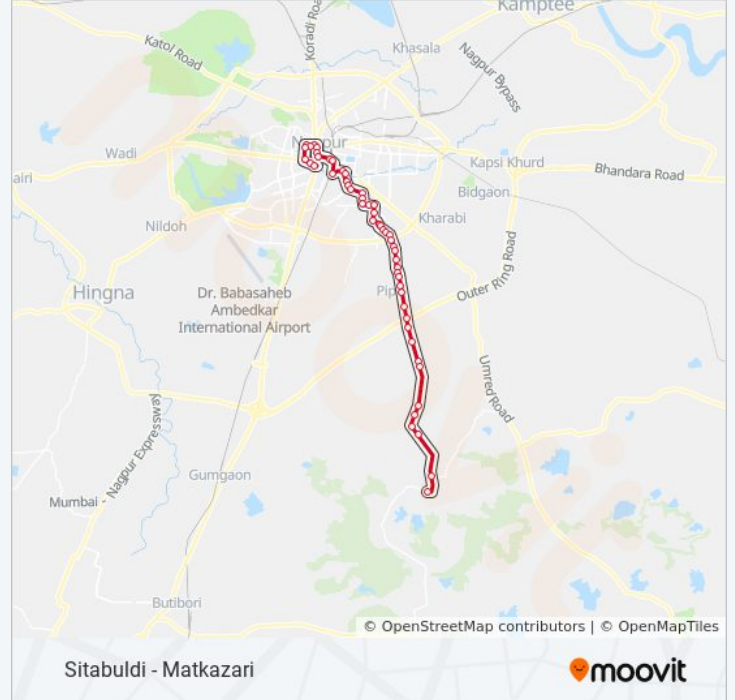

Chimanazari Phata

Matakazari

Direction: Sitabuldi

44 stops

[VIEW LINE SCHEDULE](#)

201 bus Time Schedule

Sitabuldi Route Timetable:

Sunday