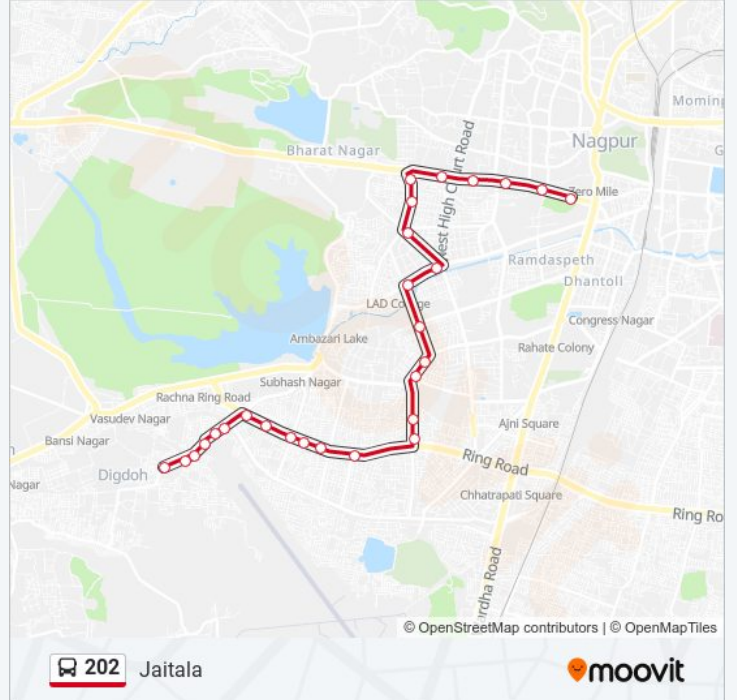

 202

Jaitala

Get The App

The 202 bus line (Jaitala) has 2 routes. For regular weekdays, their operation hours are:

(1) Jaitala: 05:30 - 20:30 (2) Maharaja Baug Terminal: 06:30 - 21:30

Use the Moovit App to find the closest 202 bus station near you and find out when is the next 202 bus arriving.

**Direction: Jaitala**

27 stops

[VIEW LINE SCHEDULE](#)

- Sitabuldi Bus Terminal
- Maharaja Baug Gate
- Bhole Petrol Pump
- Giripeth
- Law College Chowk
- Tilak Nagar
- Chhota Ram Nagar
- Ram Nagar
- Shankar Nagar-2
- L.A.D.College
- Abhyankar Nagar
- Shraddhanand Peth Chowk
- Mate Chowk
- Pratap Nagar (Durga Mandir)
- Pratap Nagar
- Padole Hospital Chowk
- Sambhaji Maharaj Chowk
- N.I.T.Garden
- Trimurti Nagar Chowk
- Dharampet Mahila Bank
- Mangalmurti Chowk
- Jaitala Bazar Chowk

**202 bus Info**

**Direction:** Jaitala

**Stops:** 27

**Trip Duration:** 37 min

**Line Summary:**

Prasad Nagar

Ashtavinayak Nagar

Jaitala Road Godavari

### Direction: Maharaja Baug Terminal

40 stops

[VIEW LINE SCHEDULE](#)

Jaitala

Godavari Chowk

Jaitala Road Godavari

Ashtavinayak Nagar

Prasad Nagar