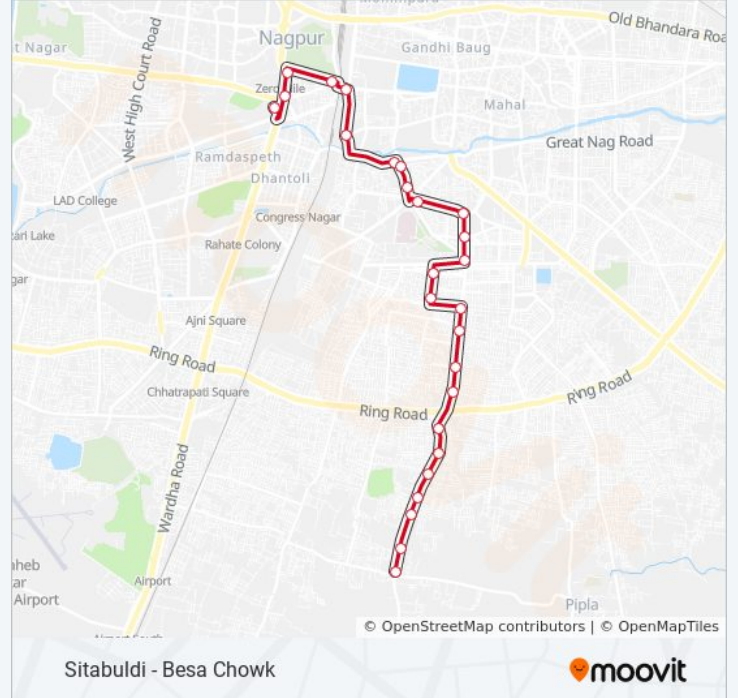

Baidhyanath Chowk

Baidhyanath Chowk

Ghat Road

Cotton Market

Manas Chowk / Lohapul

Morris College T Point

Moonlight

Sitabuldi

206 bus time schedules and route maps are available in an offline PDF at moovitapp.com. Use the [Moovit App](#) to see live bus times, train schedule or subway schedule, and step-by-step directions for all public transit in Nagpur.

[About Moovit](#) • [MaaS Solutions](#) • [Supported Countries](#) • [Mooviter Community](#)

© 2023 Moovit - All Rights Reserved

Check Live Arrival Times