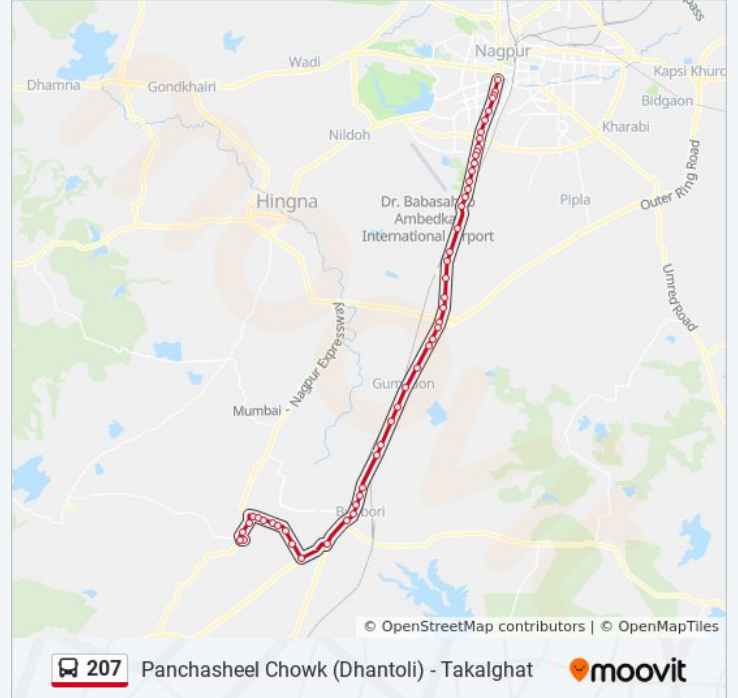

Wakeshwar Phata

Dongar Gaon

Mahadev Tekdi

Sarthak Hospital

Jamtha

Sahara City

Gawshimanapur

Empress Place

Parsodi

Khapri Phata

Trupati Hotel

Khapri Naka

Chinchbhavan Chowk

Shivangaon Phata

Barakholi

Airport Metro Station

Sonegaon Police Station

Ujwala Nagar

Somalwada Chowk

Rajiv Nagar

Jaiprakash Nagar

Snehnagar

Chatrapati Shivaji Maharaj Chowk

Sai Mandir

Ajni Chowk

Central Jail Quarters

Rahate Colony

Lokmat Chowk

Panchasheel Chowk

Direction: Takalghat

50 stops

[VIEW LINE SCHEDULE](#)

207 bus Time Schedule

Takalghat Route Timetable:

Sunday

07:35 - 15:45