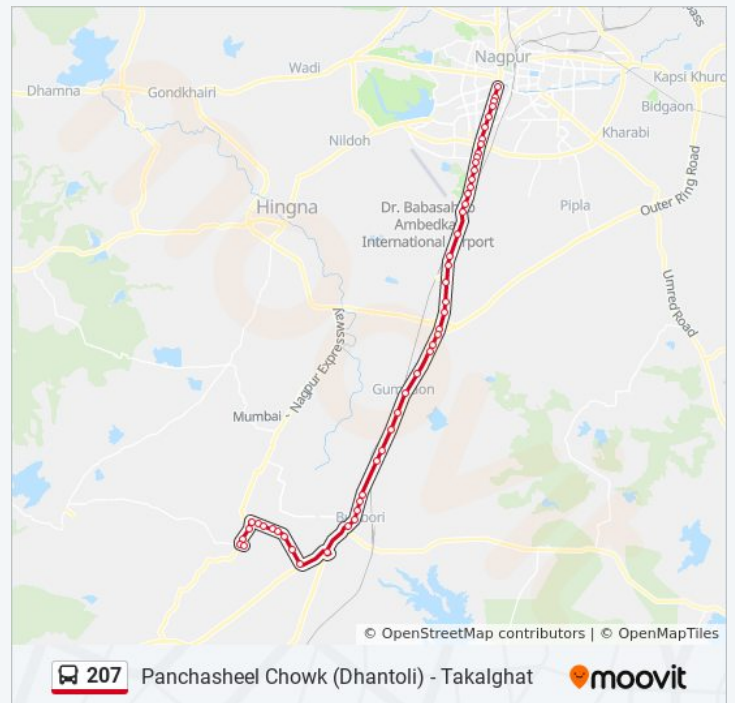

Panchasheel Chowk

Lokmat Chowk

Rahate Colony

Central Jail Quarters

Ajni Chowk

Sai Mandir

Chatrapati Shivaji Maharaj Chowk

Snehnagar

Jaiprakash Nagar

Rajiv Nagar

Somalwada Chowk

Ujwala Nagar

Sonegaon Police Station

Airport Metro Station

Barakholi

Shivangaon Phata

Chinchbhavan Chowk

Khapri Naka

Trupati Hotel

Khapri Phata

Parsodi

Empress Place

Gawshimanapur

Sahara City

Jamtha

Sarthak Hospital

Mahadev Tekdi

Dongar Gaon

Wakeshwar Phata

Bothali

Mohgaon

Sutgirani Press

Sat Gaon Phata

Monday

07:35 - 15:45

Tuesday

07:35 - 15:45

Wednesday

07:35 - 15:45

Thursday

07:35 - 15:45

Friday

07:35 - 15:45

Saturday

07:35 - 15:45

207 bus Info

Direction: Takalghat

Stops: 50

Trip Duration: 112 min

Line Summary: