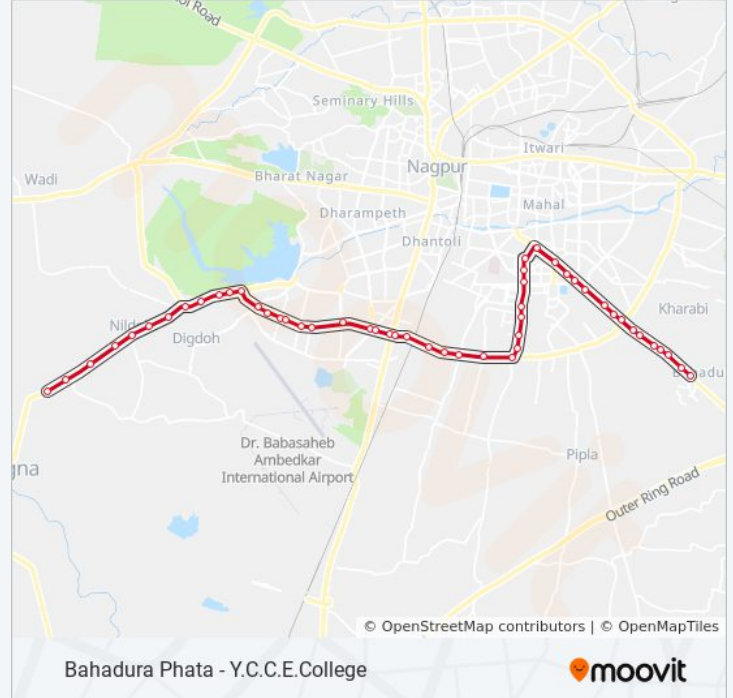

208

Bahadura Phata - Y.C.C.E.College

Get The App

The 208 bus line (Bahadura Phata - Y.C.C.E.College) has 2 routes. For regular weekdays, their operation hours are:  
(1) Bahadura Phata: 08:20 - 15:40(2) Y.C.C.E.College: 07:00 - 17:00  
Use the Moovit App to find the closest 208 bus station near you and find out when is the next 208 bus arriving.

**208 bus Time Schedule**

Bahadura Phata Route Timetable:

Sunday	08:20 - 15:40
Monday	08:20 - 15:40
Tuesday	08:20 - 15:40
Wednesday	08:20 - 15:40
Thursday	08:20 - 15:40
Friday	08:20 - 15:40
Saturday	08:20 - 15:40

**208 bus Info**

**Direction:** Bahadura Phata

**Stops:** 51

**Trip Duration:** 88 min

**Line Summary:**

Chatrapati Shivaji Maharaj Chowk

Chhatrapati Hall

Narendra Nagar Fire Station

Parate H.P.Petrol Pump

Bahadura Phata

**Direction: Y.C.C.E.College**

51 stops

[VIEW LINE SCHEDULE](#)

**208 bus Time Schedule**

Y.C.C.E.College Route Timetable:

Sunday