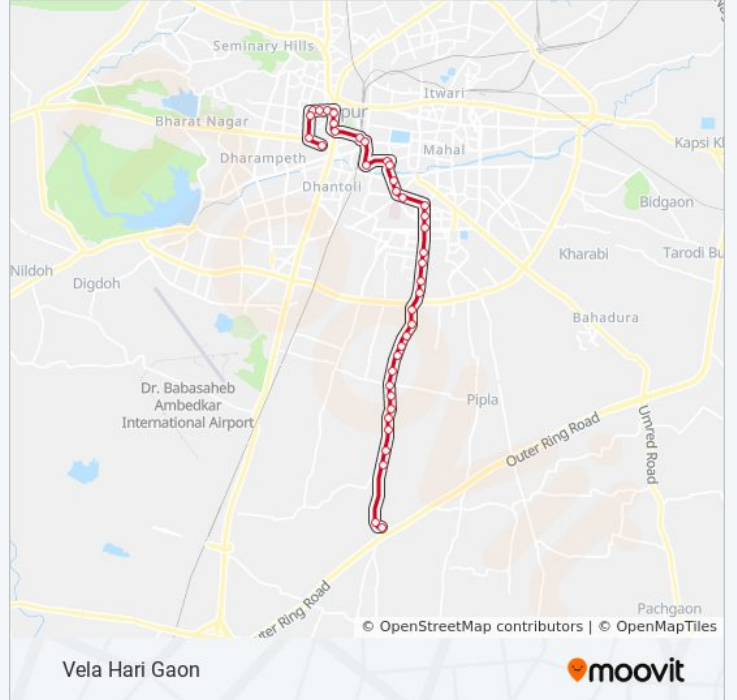

210

Maharaja Baug Terminal

[View In Website Mode](#)

The 210 bus line (Maharaja Baug Terminal) has 2 routes. For regular weekdays, their operation hours are:

(1) Maharaja Baug Terminal: 6:30 AM - 6:00 PM (2) Vela Hari Gaon: 5:40 AM - 8:05 PM

Use the Moovit App to find the closest 210 bus station near you and find out when is the next 210 bus arriving.

Direction: Maharaja Baug Terminal

33 stops

[VIEW LINE SCHEDULE](#)

Vela Hari Gaon
Nagoba Mandir
Poddar School
Uco Bank
Goghuli Chowk
Gulmohar Bar
Vaidya Company
Swami Samarth Mandir
Besa Chowk
Besa Ghat
Mangldip Nagar
Alankar Nagar
Shahu Nahar
Tata Square
Shri Hari Nagar
Mahalaxmi Nagar
Balaji Nagar
Dyaneshwar Nagar Gate
Siddheshwar Hall
Tukdoji Putla
Vima Hospital
Krida Chowk

210 bus Info

Direction: Maharaja Baug Terminal

Stops: 33

Trip Duration: 46 min

Line Summary:

Medical Chowk

Baidyanath Untakhana

Baidhyanath Chowk

210 bus Info

Direction: Vela Hari Gaon

Stops: 39

Trip Duration: 52 min

Line Summary:

Vima Hospital
Tukdoji Putla
Siddheshwar Hall
Dyaneshwar Nagar Gate
Balaji Nagar
Mahalaxmi Nagar
Shri Hari Nagar
Tata Square
Shahu Nahar
Alankar Nagar
Mangldip Nagar
Besa Ghat
Besa Chowk
Swami Samarth Mandir
Vaidya Company
Gulmohar Bar
Goghuli Chowk
Uco Bank
Poddar School
Nagoba Mandir
Vela Hari Gaon