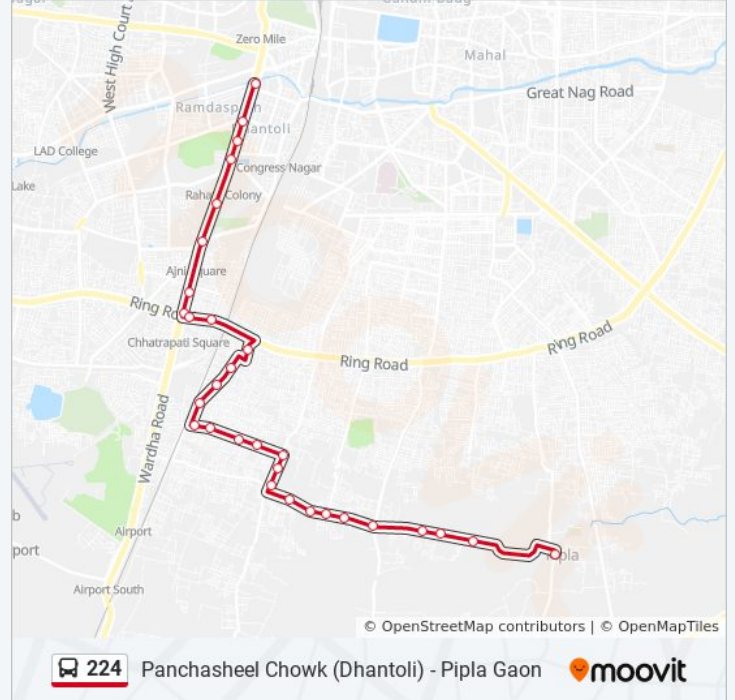

Use the Moovit App to find the closest 224 bus station near you and find out when is the next 224 bus arriving.

**Direction: Panchasheel Chowk (Dhantoli)**

31 stops

[VIEW LINE SCHEDULE](#)

- Pipla Gaon
- Atharva Nagari
- Shri Ram Nagar
- Akshay Nagar
- Besa Square
- Jayanti Nagari
- Revati Nagar Phata
- Balaji Lawn
- Purti Bazar
- Manish Nagar T Point
- Manish Nagar Belatrodi Road
- Padmavati Nagar
- Ajantha Marbel
- U.C.O.Bank Somalwada
- Perfect Plaza
- Manish Nagar / Railway Gate No.1
- Jayanti Mension
- Puri Hospital
- Santaji Colony
- Narendra Nagar
- Narendra Nagar Fire Station

**224 bus Info**

**Direction:** Panchasheel Chowk (Dhantoli)

**Stops:** 31

**Trip Duration:** 41 min

**Line Summary:**

Chhatrapati Hall

Chatrapati Shivaji Maharaj Chowk

Chatrapati Shivaji Maharaj Chowk

### 224 bus Info

**Direction:** Pipla Gaon

**Stops:** 30

**Trip Duration:** 39 min

**Line Summary:**

Padmavati Nagar  
Manish Nagar Belatrodi Road  
Manish Nagar T Point  
Purti Bazar  
Balaji Lawn  
Revati Nagar Phata  
Jayanti Nagari  
Besa Square  
Akshay Nagar  
Shri Ram Nagar  
Atharva Nagari  
Pipla Gaon