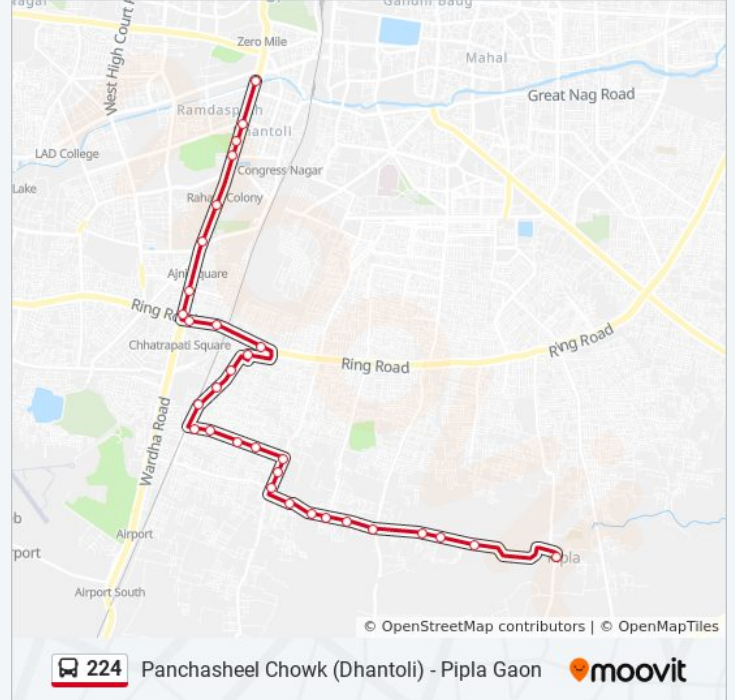

Use the Moovit App to find the closest 224 bus station near you and find out when is the next 224 bus arriving.

**Direction: Panchasheel Chowk (Dhantoli)**

31 stops

[VIEW LINE SCHEDULE](#)

- Pipla Gaon
- Atharva Nagari
- Shri Ram Nagar
- Akshay Nagar
- Besa Square
- Jayanti Nagari
- Revati Nagar Phata
- Balaji Lawn
- Purti Bazar
- Manish Nagar T Point
- Manish Nagar Belatrodi Road
- Padmavati Nagar
- Ajantha Marbel
- U.C.O.Bank Somalwada
- Perfect Plaza
- Manish Nagar / Railway Gate No.1
- Jayanti Mension
- Puri Hospital
- Santaji Colony
- Narendra Nagar
- Narendra Nagar Fire Station

**224 bus Info**

**Direction:** Panchasheel Chowk (Dhantoli)

**Stops:** 31

**Trip Duration:** 41 min

**Line Summary:**

Chhatrapati Hall

Chatrapati Shivaji Maharaj Chowk

Chatrapati Shivaji Maharaj Chowk

Sai Mandir

Rajiv Gandhi Chowk

Central Jail Quarters

Rahate Colony

The Hilbad

Lokmat Chowk

Panchasheel Chowk (Dhantoli)

224 Panchasheel Chowk (Dhantoli) - Pipla Gaon moovit

### Direction: Pipla Gaon

30 stops

[VIEW LINE SCHEDULE](#)

Panchasheel Chowk (Dhantoli)

Lokmat Chowk

The Hilbad

Rahate Colony

Central Jail Quarters