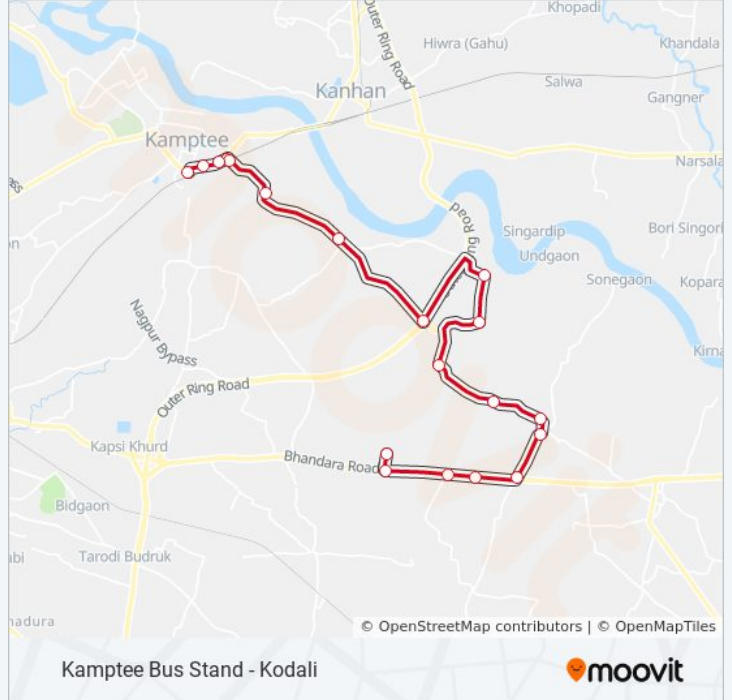

245

Kamptee Bus Stand - Kodali

View In Website Mode

The 245 bus line (Kamptee Bus Stand - Kodali) has 2 routes. For regular weekdays, their operation hours are:
(1) Kamptee Bus Stand: 7:45 AM - 2:10 PM(2) Kodali: 6:45 AM - 4:40 PM
Use the Moovit App to find the closest 245 bus station near you and find out when is the next 245 bus arriving.

245 bus Info

Direction: Kamptee Bus Stand

Stops: 19

Trip Duration: 44 min

Line Summary:

Kamptee Bus Stand - Kodali

Direction: Kodali

19 stops

245 bus Time Schedule

Kodali Route Timetable:

Sunday	6:45 AM - 4:40 PM
Monday	6:45 AM - 4:40 PM
Tuesday	6:45 AM - 4:40 PM
Wednesday	6:45 AM - 4:40 PM
Thursday	6:45 AM - 4:40 PM
Friday	6:45 AM - 4:40 PM
Saturday	6:45 AM - 4:40 PM

245 bus Info

Direction: Kodali

Stops: 19

Trip Duration: 44 min

Line Summary:

245 bus time schedules and route maps are available in an offline PDF at moovitapp.com. Use the [Moovit App](#) to see live bus times, train schedule or subway schedule, and step-by-step directions for all public transit in Nagpur.