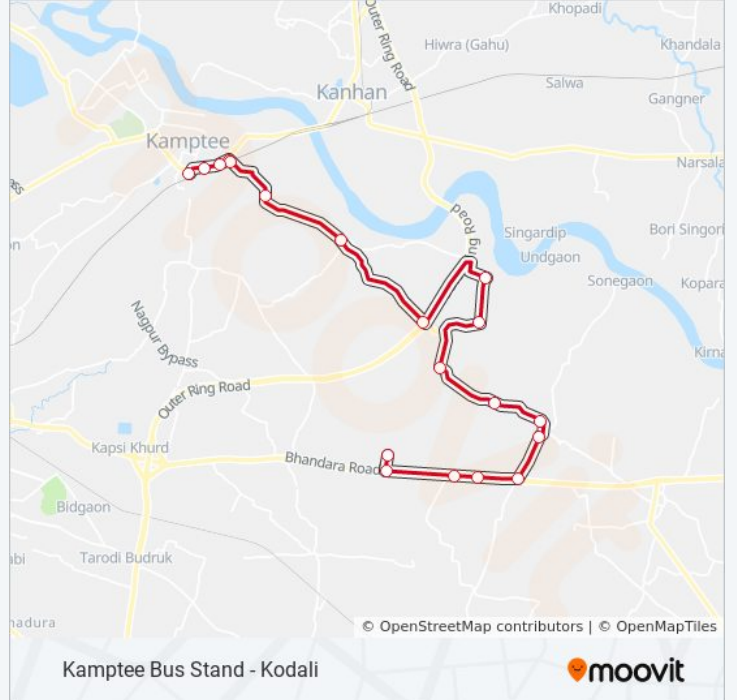

245

Kamptee Bus Stand - Kodali

View In Website Mode

The 245 bus line (Kamptee Bus Stand - Kodali) has 2 routes. For regular weekdays, their operation hours are:
(1) Kamptee Bus Stand: 7:45 AM - 2:10 PM(2) Kodali: 6:45 AM - 4:40 PM
Use the Moovit App to find the closest 245 bus station near you and find out when is the next 245 bus arriving.

Direction: Kamptee Bus Stand

19 stops

[VIEW LINE SCHEDULE](#)

- Kodali
- Kadholi
- Sawali Bhowari Phata
- Haldiram Gate No.1
- Gumthala Phata
- Bhavani Mandir Gumthala
- Tulaja Bhavani College Gumthala
- Bhowari
- Avandhi
- Ungaon Phata
- Gram Panchayat Neri
- Avandhi T Point
- Gada Gaon
- Ajani
- Railway Crossing Kamptee
- Dr.Ambedkar Chowk
- Choudary Hospital
- Tahasil Karyalaya Kamptee
- Kamptee Bus Stand

245 bus Time Schedule

Kamptee Bus Stand Route Timetable:

Sunday	7:45 AM - 2:10 PM
Monday	7:45 AM - 2:10 PM
Tuesday	7:45 AM - 2:10 PM
Wednesday	7:45 AM - 2:10 PM
Thursday	7:45 AM - 2:10 PM
Friday	7:45 AM - 2:10 PM
Saturday	7:45 AM - 2:10 PM

245 bus Info

Direction: Kamptee Bus Stand

Stops: 19

Trip Duration: 44 min

Line Summary:

Kamptee Bus Stand - Kodali

Direction: Kodali

19 stops