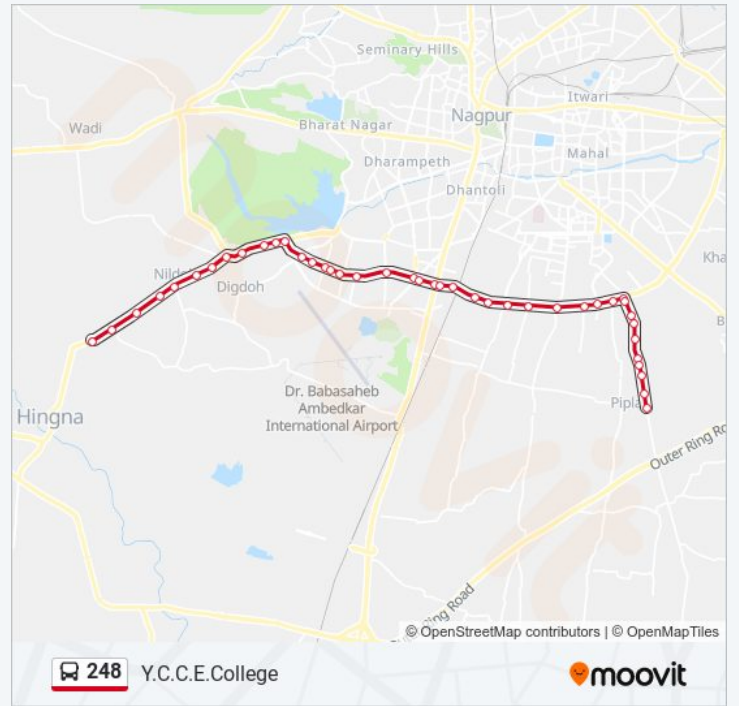

Sanjay Gandhi Nagar

Uday Nagar

Lavkush Nagar / Tapasya Chowk

Manewada Chowk

Omkar Nagar

Shatabdi Chowk

Tukaram Hall

Narendra Nagar Fire Station

Chhatrapati Hall

Chatrapati Shivaji Maharaj Chowk

Chatrapati Shivaji Maharaj Chowk

Sawarkar Nagar Chowk

Sawarkar Nagar Chowk

Pratap Nagar Chowk

Padole Hospital Chowk

Sambhaji Maharaj Chowk

N.I.T.Garden

Trimurti Nagar Chowk

Dharampet Mahila Bank

Mangalmurti Chowk

Hingna T Point

Taki Silm

Yashoda Nagar

Vasudev Nagar

Hingna Naka

Balajinagar

Mahindra Colony

Lokmanya Nagar Metro Station

I.C.Chowk

Electronic Zone Chowk

Rajiv Nagar

Y.C.C.E.College