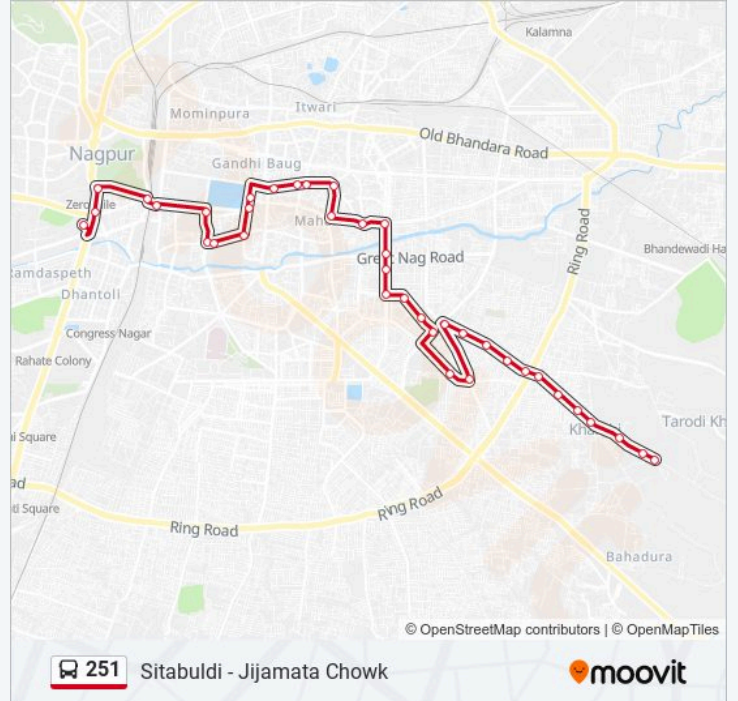

MSRTC S.T.Stand

MSRTC S.T.Stand

Agyaramdevi Chowk

Cottan Market

Loha Pool / Manas Chowk

Morris College T Point

Moonlight

Sitabuldi