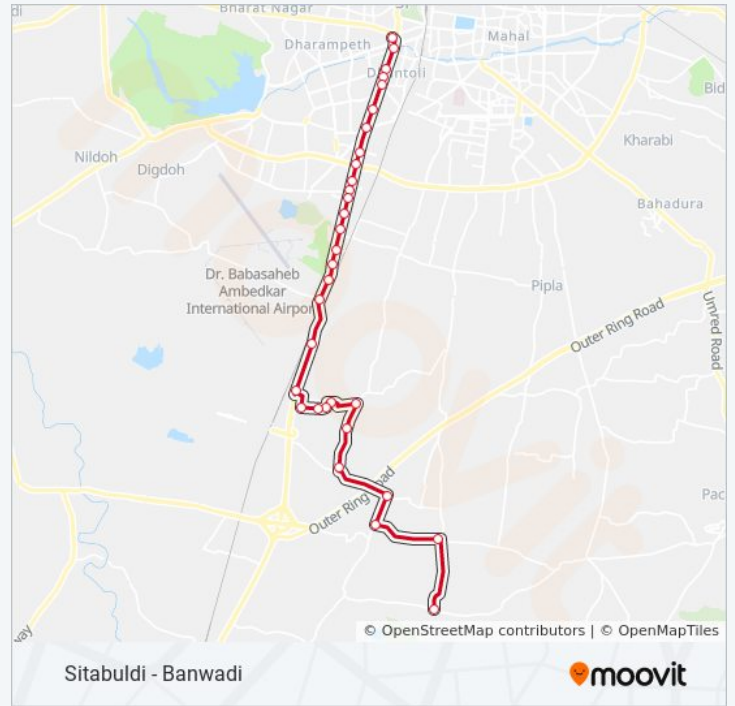

Trip Duration: 58 min
Line Summary:

Government College

New Punarwasan Cement Road Chowk

Khapri Naka

Chinch Bhavan

Shivangaon Phata

Barakholi

Airport Metro Station (Hotel Pride)

Sonegaon Police Station

Ujwala Nagar

Somalwada Square

Jaiprakash Nagar Metro Station (Rajiv Nagar)

Jaiprakash Nagar Metro Station (Rajiv Nagar)

Sneh Nagar

Chatrapati Shivaji Maharaj Chowk

Sai Mandir

Rajiv Gandhi Chowk

Central Jail Quarters

Rahate Colony

The Hilbad

Lokmat Chowk

Panchasheel Chowk (Dhantoli)

Sitabuldi

253 bus time schedules and route maps are available in an offline PDF at moovitapp.com. Use the [Moovit App](#) to see live bus times, train schedule or subway schedule, and step-by-step directions for all public transit in Nagpur.

[About Moovit](#) • [MaaS Solutions](#) • [Supported Countries](#) • [Mooviter Community](#)

© 2023 Moovit - All Rights Reserved

Check Live Arrival Times