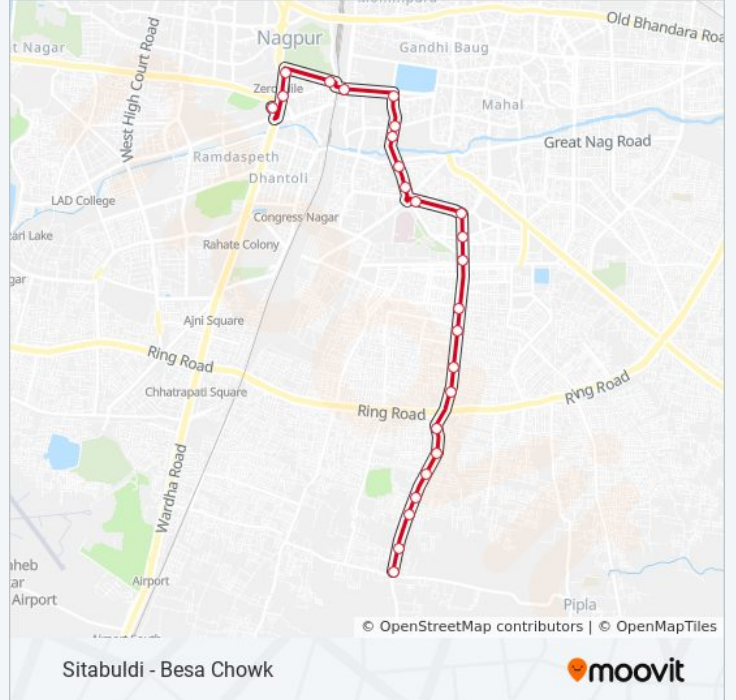

MSRTC S.T.Stand

Agyaramdevi Chowk

Cotton Market

Manas Chowk / Lohapul

Morris College T Point

Moonlight

Sitabuldi

256 bus time schedules and route maps are available in an offline PDF at moovitapp.com. Use the [Moovit App](#) to see live bus times, train schedule or subway schedule, and step-by-step directions for all public transit in Nagpur.

[About Moovit](#) • [MaaS Solutions](#) • [Supported Countries](#) • [Mooviter Community](#)

© 2023 Moovit - All Rights Reserved

Check Live Arrival Times