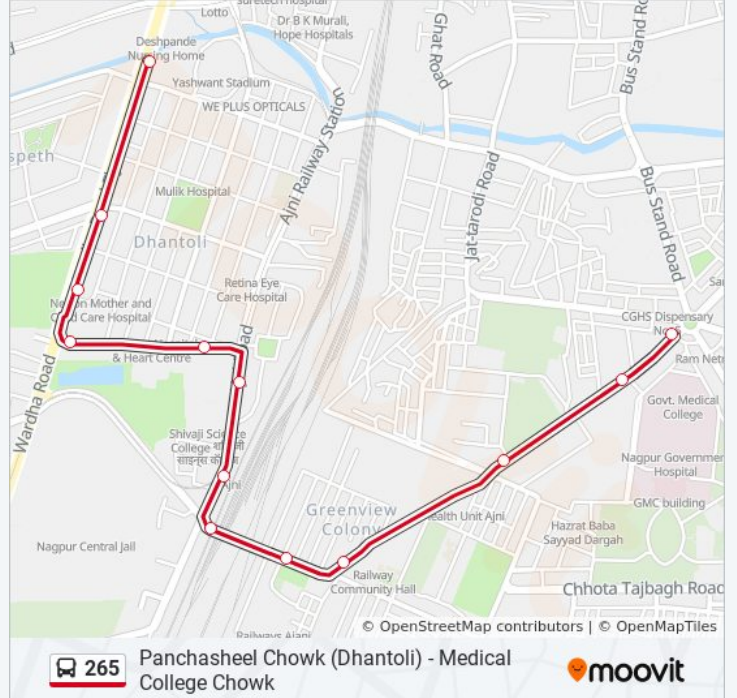

(1) Medical College Chowk: 6:25 AM(2) Panchasheel Chowk (Dhantoli): 4:30 PM

Use the Moovit App to find the closest 265 bus station near you and find out when is the next 265 bus arriving.

Direction: Medical College Chowk

13 stops

[VIEW LINE SCHEDULE](#)

Panchasheel Chowk (Dhantoli)
Lokmat Chowk
The Hilbad
Rahate Colony
Congress Nagar
Congress Nagar Bus Stop
Ajni Railway Station Bus Stop
Ajni Bridge Square
Ajni Police Station
Kamble Square
T.B. Ward
Medical Gate
Medical College Chowk

265 bus Time Schedule

Medical College Chowk Route Timetable:

Sunday	6:25 AM
Monday	6:25 AM
Tuesday	6:25 AM
Wednesday	6:25 AM
Thursday	6:25 AM
Friday	6:25 AM
Saturday	6:25 AM

265 bus Info

Direction: Medical College Chowk

Stops: 13

Trip Duration: 13 min

Line Summary:

Direction: Panchasheel Chowk (Dhantoli)

13 stops

[VIEW LINE SCHEDULE](#)

Medical College Chowk

Medical Gate