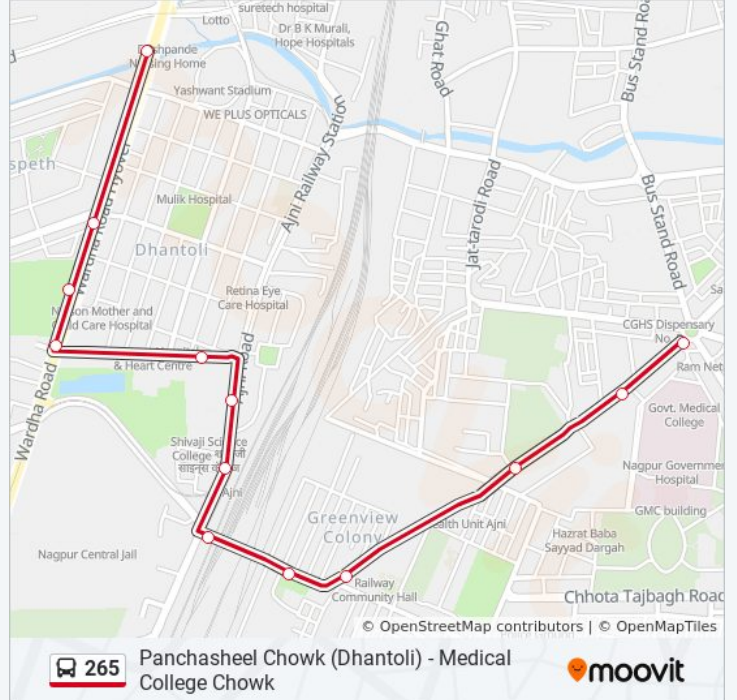

13 stops

[VIEW LINE SCHEDULE](#)

Panchasheel Chowk (Dhantoli)
Lokmat Chowk
The Hilbad
Rahate Colony
Congress Nagar
Congress Nagar Bus Stop
Ajni Railway Station Bus Stop
Ajni Bridge Square
Ajni Police Station
Kamble Square
T.B. Ward
Medical Gate
Medical College Chowk

Stops: 13

Trip Duration: 13 min

Line Summary:

Direction: Panchasheel Chowk (Dhantoli)

13 stops

[VIEW LINE SCHEDULE](#)

Medical College Chowk

Medical Gate

The Hilbad

Lokmat Chowk

Panchasheel Chowk (Dhantoli)

265 bus Time Schedule

Panchasheel Chowk (Dhantoli) Route Timetable:

Sunday	4:30 PM
Monday	4:30 PM
Tuesday	4:30 PM
Wednesday	4:30 PM
Thursday	4:30 PM
Friday	4:30 PM
Saturday	4:30 PM

265 bus Info

Direction: Panchasheel Chowk (Dhantoli)

Stops: 13

Trip Duration: 18 min

Line Summary:

265 bus time schedules and route maps are available in an offline PDF at moovitapp.com. Use the [Moovit App](#) to see live bus times, train schedule or subway schedule, and step-by-step directions for all public transit in Nagpur.