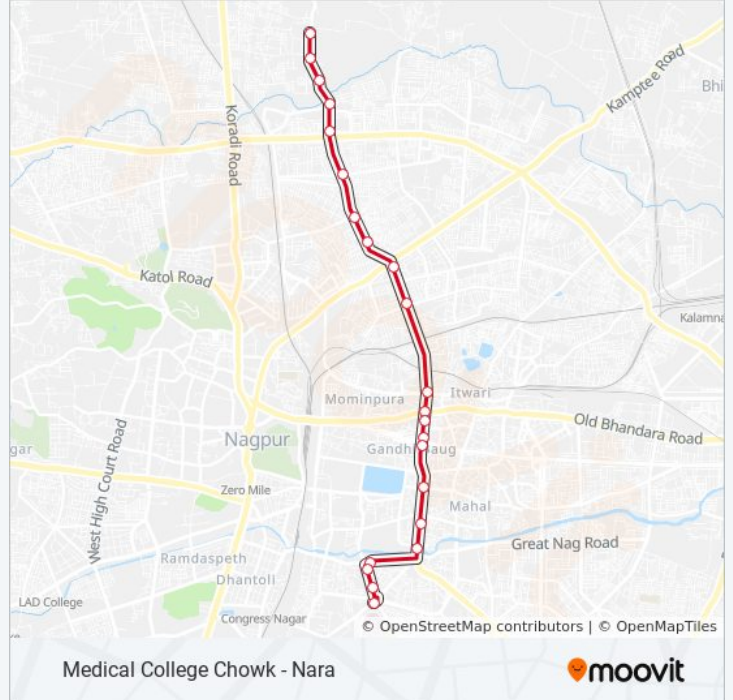

267

Medical College Chowk - Nara

Get The App

The 267 bus line (Medical College Chowk - Nara) has 2 routes. For regular weekdays, their operation hours are: (1) Medical College Chowk: 08:50 - 15:50(2) Nara: 09:40 - 16:40  
Use the Moovit App to find the closest 267 bus station near you and find out when is the next 267 bus arriving.

## Direction: Medical College Chowk

22 stops

[VIEW LINE SCHEDULE](#)

Nara  
Nuri Colony  
Nirmal Colony  
Nara Ghat  
Jaripatka Police Station  
Bhim Square  
Barakholi Square  
Indira Maidan  
Indora Chowk  
Kamal Square  
Golibar Square  
Ganjakhet Square  
Daga Hospital  
Agrasen Chowk  
Agrasen Chowk  
Gandhi Gate  
New Shukravari Chowk  
Kashi Bhai Mandir  
Baidhyanath Chowk  
Baidyanath Chowk  
Baidynath Untakhana  
Medical College Chowk

## 267 bus Time Schedule

Medical College Chowk Route Timetable:

Sunday	08:50 - 15:50
Monday	08:50 - 15:50
Tuesday	08:50 - 15:50
Wednesday	08:50 - 15:50
Thursday	08:50 - 15:50
Friday	08:50 - 15:50
Saturday	08:50 - 15:50

## 267 bus Info

**Direction:** Medical College Chowk

**Stops:** 22

**Trip Duration:** 29 min

**Line Summary:**