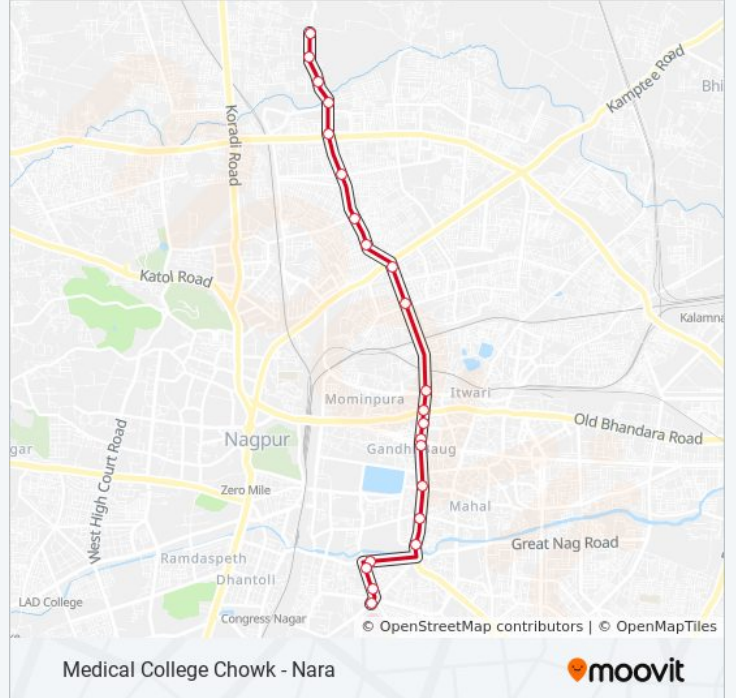

Nara Ghat

Nirmal Colony

Nuri Colony

Nara

267 bus time schedules and route maps are available in an offline PDF at moovitapp.com. Use the [Moovit App](#) to see live bus times, train schedule or subway schedule, and step-by-step directions for all public transit in Nagpur.

[About Moovit](#) • [MaaS Solutions](#) • [Supported Countries](#) • [Mooviter Community](#)

© 2024 Moovit - All Rights Reserved

Check Live Arrival Times