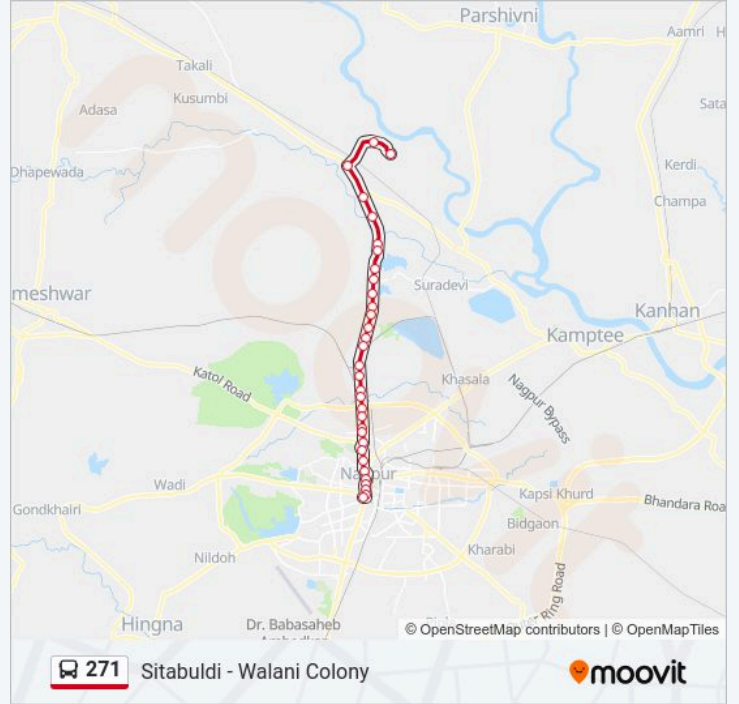

Koradi Naka

Railway Crossing 2

Modern School

Ganesh Nagari

Panjara Bus Stand

K.T.P.S.Colony Gate No.1

K.T.P.S.Colony Gate No.2

Mahadula

Khoradi

Lankhari Phata

Nandari Phata

Ashiyana Hotel

Dahegaon Rangari

Walani Phata

Walani Gaon T Point

Walani Colony

271 bus time schedules and route maps are available in an offline PDF at moovitapp.com. Use the Moovit App to see live bus times, train schedule or subway schedule, and step-by-step directions for all public transit in Nagpur.

© 2024 Moovit - All Rights Reserved