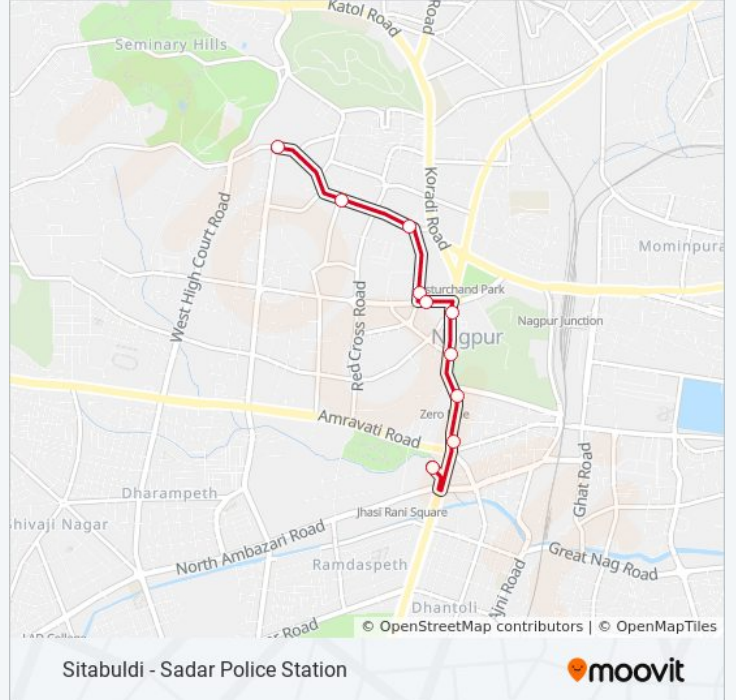

273

Sitabuldi - Sadar Police Station

View In Website Mode

The 273 bus line (Sitabuldi - Sadar Police Station) has 2 routes. For regular weekdays, their operation hours are:
(1) Sadar Police Station: 8:50 AM - 6:10 PM(2) Sitabuldi: 9:15 AM - 6:35 PM
Use the Moovit App to find the closest 273 bus station near you and find out when is the next 273 bus arriving.

273 bus Info

Direction: Sadar Police Station

Stops: 11

Trip Duration: 16 min

Line Summary:

Direction: Sitabuldi

10 stops

[VIEW LINE SCHEDULE](#)

Moonlight

Sitabuldi

273 bus Time Schedule

Sitabuldi Route Timetable:

Sunday	9:15 AM - 6:35 PM
Monday	9:15 AM - 6:35 PM
Tuesday	9:15 AM - 6:35 PM
Wednesday	9:15 AM - 6:35 PM
Thursday	9:15 AM - 6:35 PM
Friday	9:15 AM - 6:35 PM
Saturday	9:15 AM - 6:35 PM

273 bus Info

Direction: Sitabuldi

Stops: 10

Trip Duration: 13 min

Line Summary:

273 bus time schedules and route maps are available in an offline PDF at moovitapp.com. Use the [Moovit App](#) to see live bus times, train schedule or subway schedule, and step-by-step directions for all public transit in Nagpur.