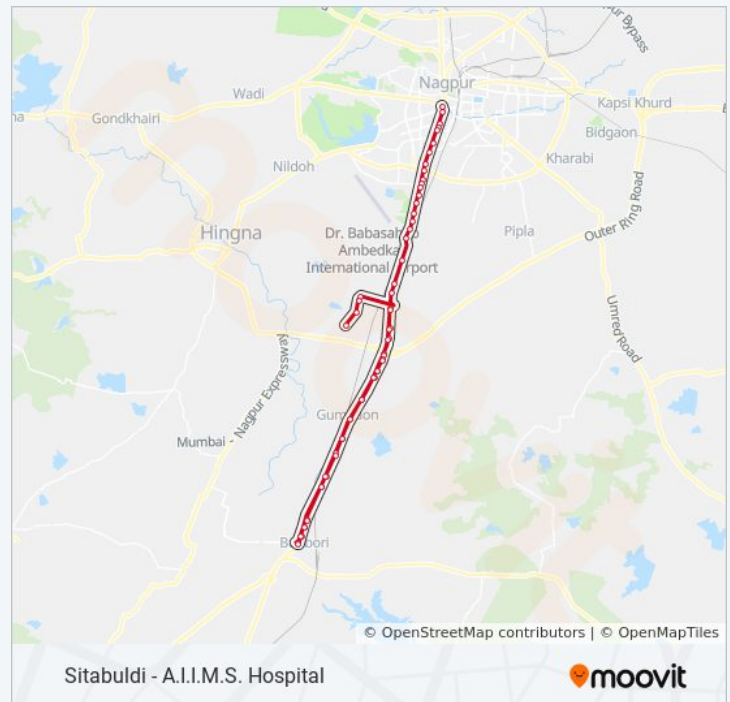

**287 bus Time Schedule**

Sitabuldi Route Timetable:

Sunday	8:00 AM - 8:00 PM
Monday	8:00 AM - 8:00 PM
Tuesday	8:00 AM - 8:00 PM
Wednesday	8:00 AM - 8:00 PM
Thursday	8:00 AM - 8:00 PM
Friday	8:00 AM - 8:00 PM
Saturday	8:00 AM - 8:00 PM

**287 bus Info**

**Direction:** Sitabuldi

**Stops:** 59

**Trip Duration:** 124 min

**Line Summary:**

Mohgaon

Bothali

Wakeshwar Phata