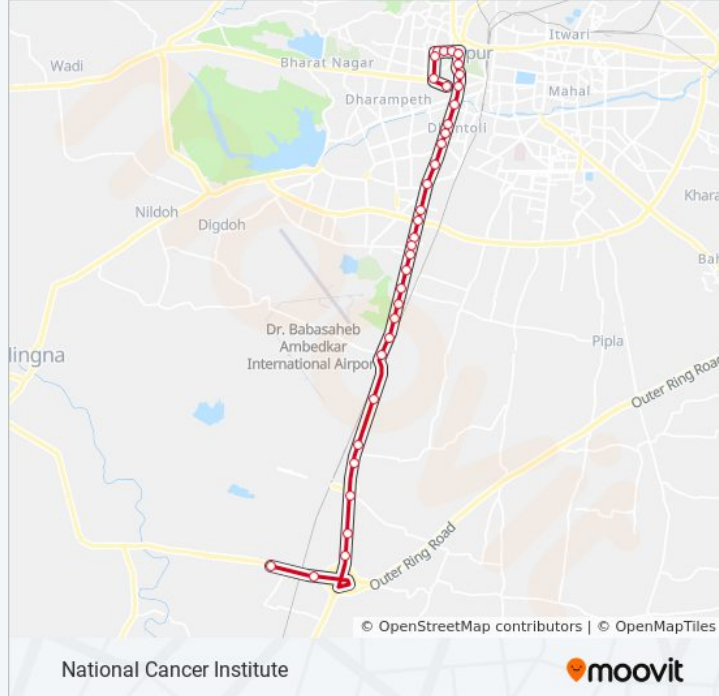

Jaiprakash Nagar

Rajiv Nagar

Somalwada Chowk

Ujwala Nagar

Sonegaon Police Station

Airport Metro Station

Barakholi

Shivangaon Phata

Chinchbhavan Chowk

Khapri Naka

Trupati Hotel

Khapri Phata

Parsodi

Empress Place

National Cancer Institute Gate

National Cancer Institute

307 bus time schedules and route maps are available in an offline PDF at moovitapp.com. Use the [Moovit App](#) to see live bus times, train schedule or subway schedule, and step-by-step directions for all public transit in Nagpur.

[About Moovit](#) • [MaaS Solutions](#) • [Supported Countries](#) • [Mooviter Community](#)

© 2024 Moovit - All Rights Reserved

Check Live Arrival Times