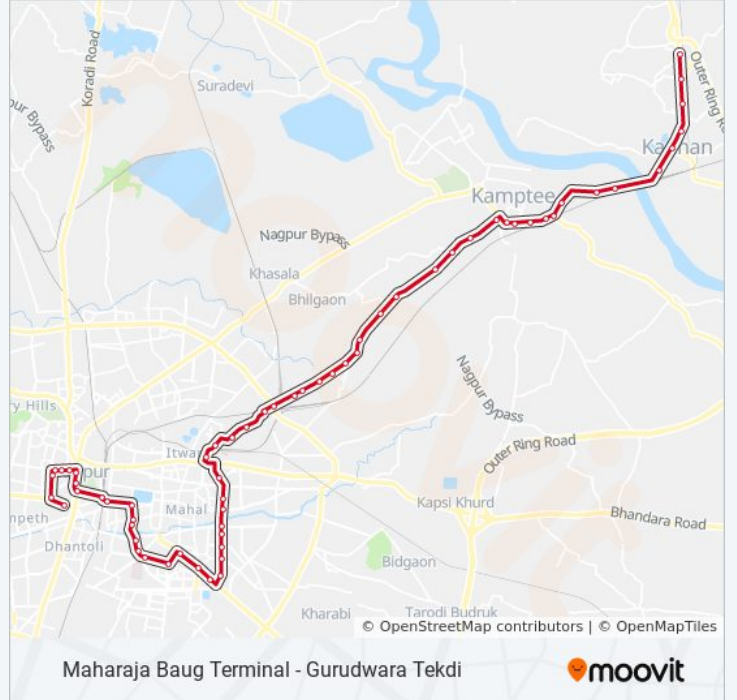

325

Maharaja Baug Terminal - Gurudwara Tekdi

View In Website Mode

The 325 bus line (Maharaja Baug Terminal - Gurudwara Tekdi) has 2 routes. For regular weekdays, their operation hours are:

(1) Gurudwara Tekdi: 5:30 AM - 8:30 PM(2) Maharaja Baug Terminal: 7:00 AM - 10:00 PM

Use the Moovit App to find the closest 325 bus station near you and find out when is the next 325 bus arriving.

Direction: Gurudwara Tekdi

62 stops

[VIEW LINE SCHEDULE](#)

Maharaja Baug Terminal
Maharaja Baug Gate / Balbharati School
D.A.G.P.T.Office
Akashwani Chowk
Narang Tower Civil Line
Vidhan Bhavan
R.B.I.Chowk
Zero Mile Chowk
Morris College T Point
Manas Chowk / Lohapul
Cotton Market
Agyaramdevi Chowk
MSRTC S.T.Stand
MSRTC S.T.Stand
Baidhyanath Chowk
Baidyanath Untakhana
Medical Chowk
Krida Chowk
Reshim Bagh Square
Sakkardara Square
Sakkardara Choudary Hospital

325 bus Info

Direction: Gurudwara Tekdi

Stops: 62

Trip Duration: 105 min

Line Summary:

Mire Layout
Mangalmurti Square
New Nandanvan
Nandanvan Chowk
Jagande Square
Gangabai Ghat
Garoba Maidan
Queta Colony
Marwadi Chowk
Itwari Railway Station
Shanti Nagar
Shanti Nagar Ghat
Kwarapeth Railway Crossing
Rajiv Gandhi Nagar
Shivshakti Bar
Kalmana Gaon
Kalmana Toll Naka
Bhawani Mandir
Mangalwari Bazar
Kalmana Wasti
Shani Mandir
Reliance Petrol Pump
Balaji Lawn
New Ranala
Ranala Chowk
Yerkheda
New Yerkheda
Jaistambh Chowk
Kamptee
Tahasil Karyalaya Kamptee
Choudary Hospital
Dr.Ambedkar Chowk
Kamsari Bazar