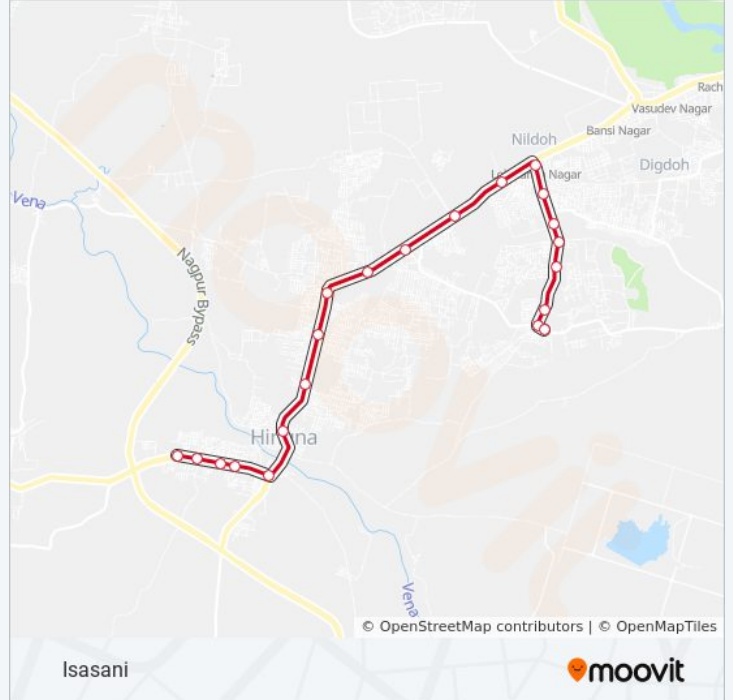

Direction: Isasani

Stops: 21

Trip Duration: 36 min

Line Summary:

Rai Town

Isasani Basti

Isasani

331 bus time schedules and route maps are available in an offline PDF at moovitapp.com. Use the [Moovit App](#) to see live bus times, train schedule or subway schedule, and step-by-step directions for all public transit in Nagpur.