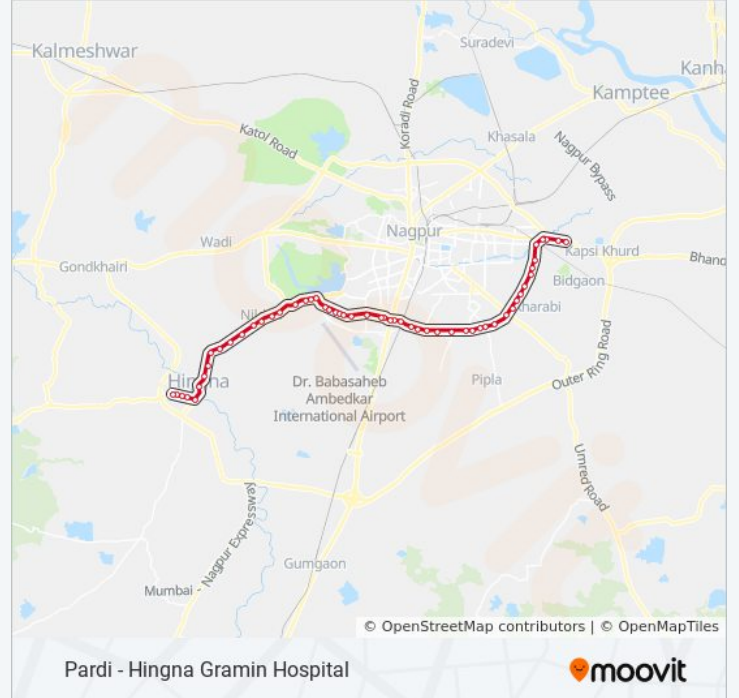

Hingna Raipur

Hingna Gaon (Msrtc)

Bhosalewadi

Deshmukhwadi

Dhangar Pura

Hingna Gramin Hospital

Direction: Pardi

56 stops